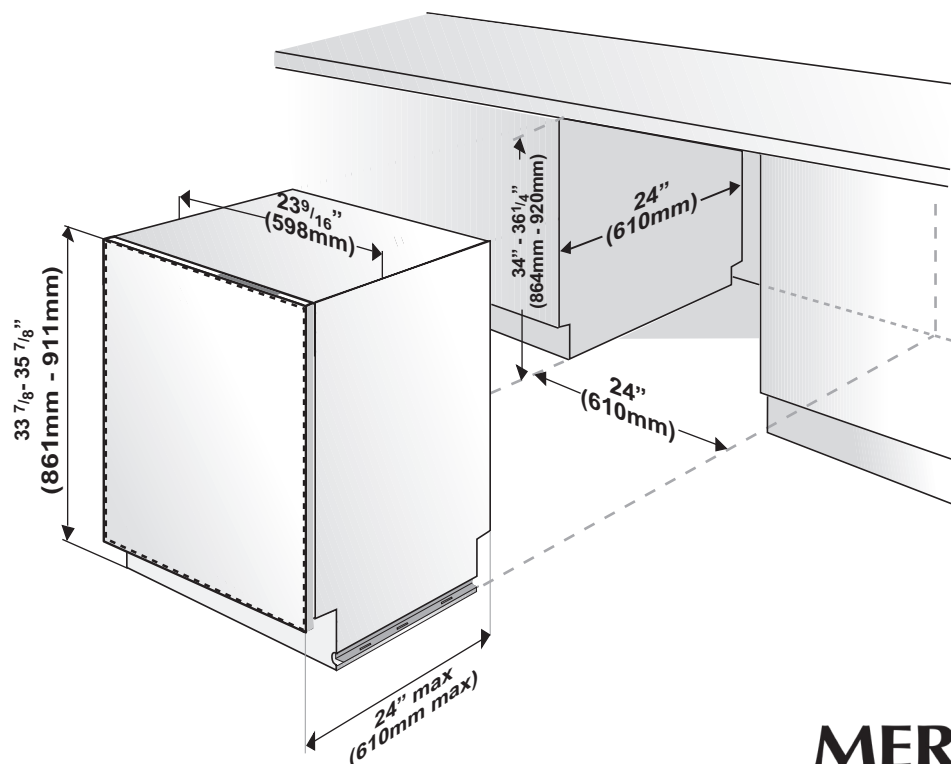

### Interior Features

- **Adjustable Top Rack**  
Two positions allows you to accommodate taller glasses in the upper rack or larger pans in the bottom rack.
- **Adjustable Tines on Lower Rack**  
Four rows of tines can be adjusted for easier loading of pans.
- **Stemware Cradles**  
Two stemware cradles gently hold wine glasses to prevent damage.
- **Sliding One-Piece Cutlery Basket**  
Every load is different. And the sliding cutlery basket makes it easier to fit everything in every load.
- **Holds 14 Place Settings**

## 24" Built-In Tall Tub Dishwasher

AMCTTDW

Technical Details	
Height (Adjustable)	33-7/8" – 35-7/8"
Width	23-9/16"
Depth	22-3/16"
Depth with 90° Door Open	47-1/4"
Shipping Weight (Approx.)	97 lbs.
Power Supply Location	Back Bottom Middle
Water Inlet Location	Front Bottom Left
Water Usage (Gallons) – Normal Cycle	3.5-5.0
Water Pressure (PSI)	4.35 - 145 psi
Water Heating Element Rating	1240 watts
Inlet Water Temperature	120°F (49°C) required
Electrical Requirement	12 amps, 120V / 60 Hz Includes 4' electrical cord
Number of Wash Levels	6
Sound Level	48dB