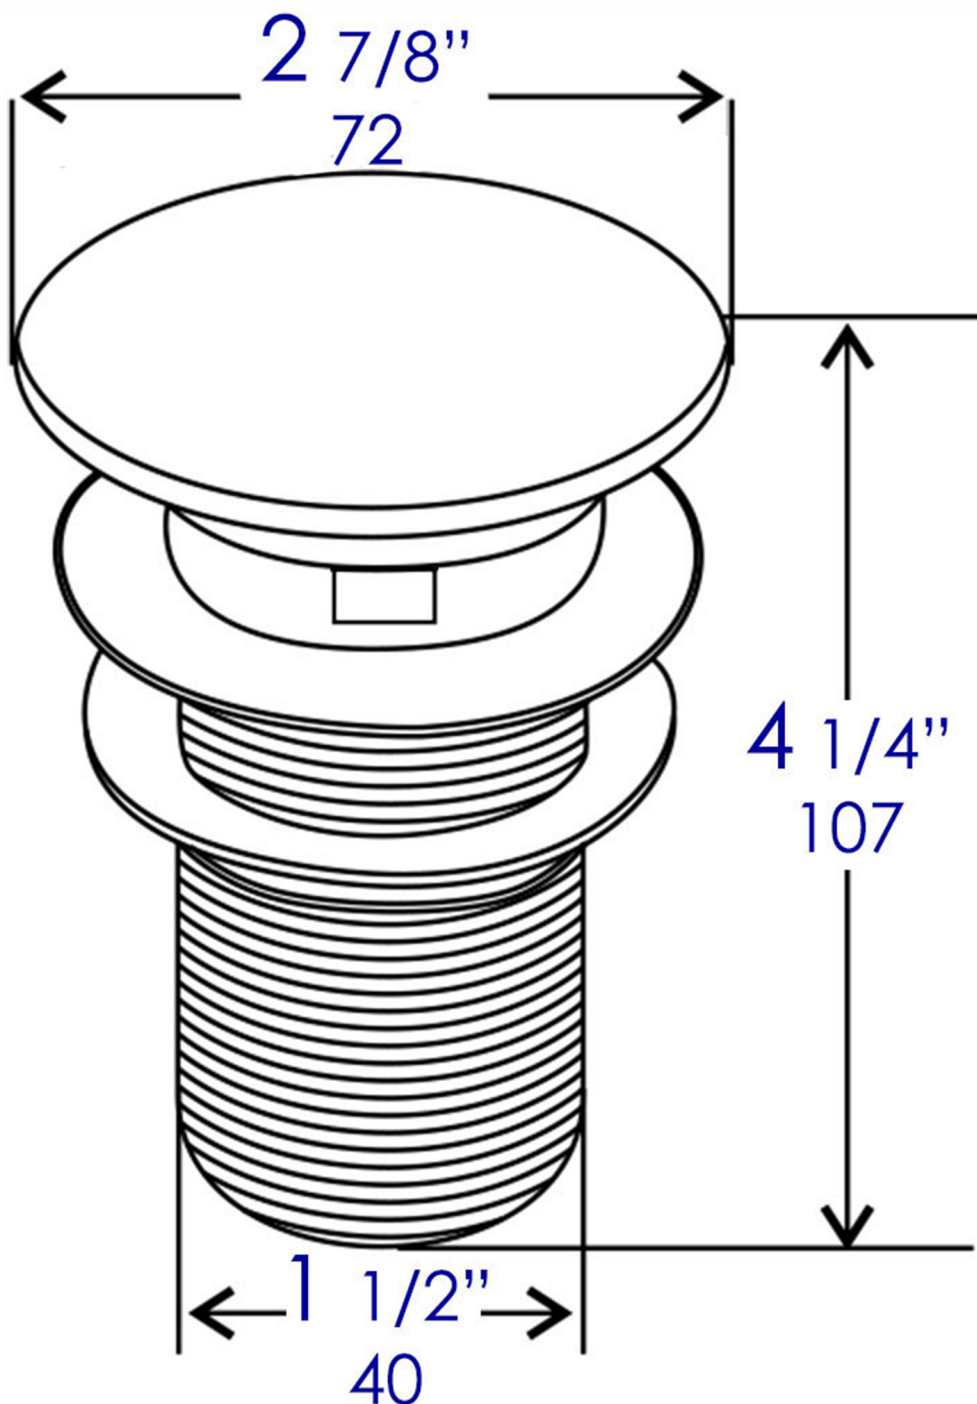

# AB8056

Black or White Ceramic Mushroom Top  
Pop Up Drain for Sinks with an Overflow

**Note:** All product dimensions are approximate and should be verified on site prior to installation.  
Visit [www.ALFIbrand.com](http://www.ALFIbrand.com) for more information.