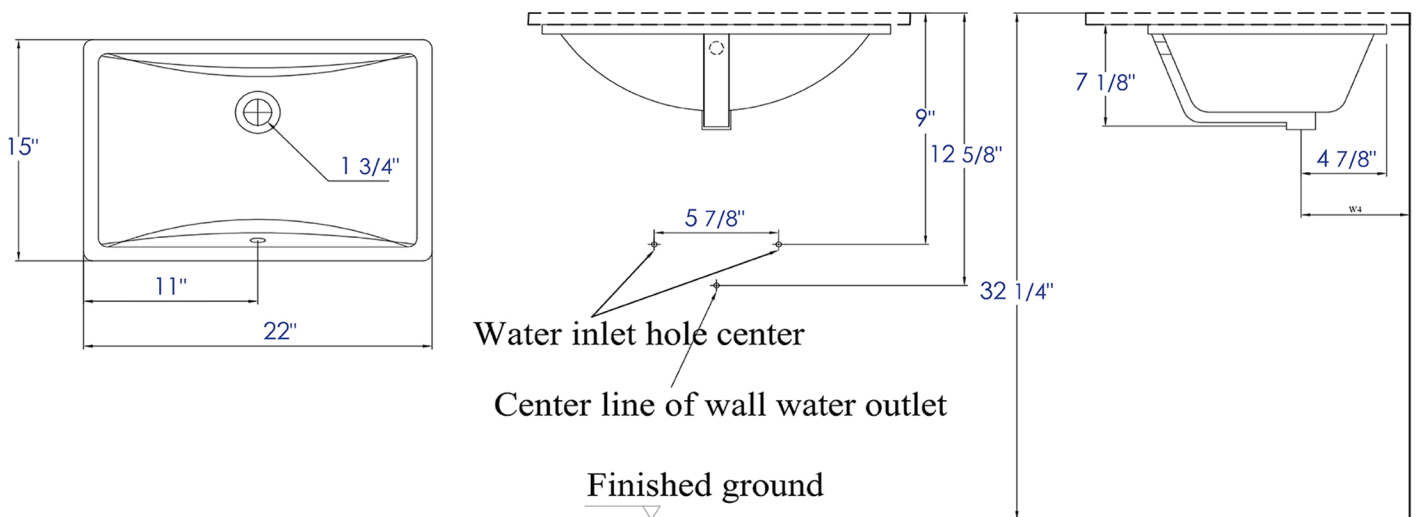

BC227

White Ceramic 22"X15" Undermount Rectangular Bathroom Sink

EAGO USA

Note: All product dimensions are approximate and should be verified on site prior to installation.
Visit www.EAGOUSA.com for more information.