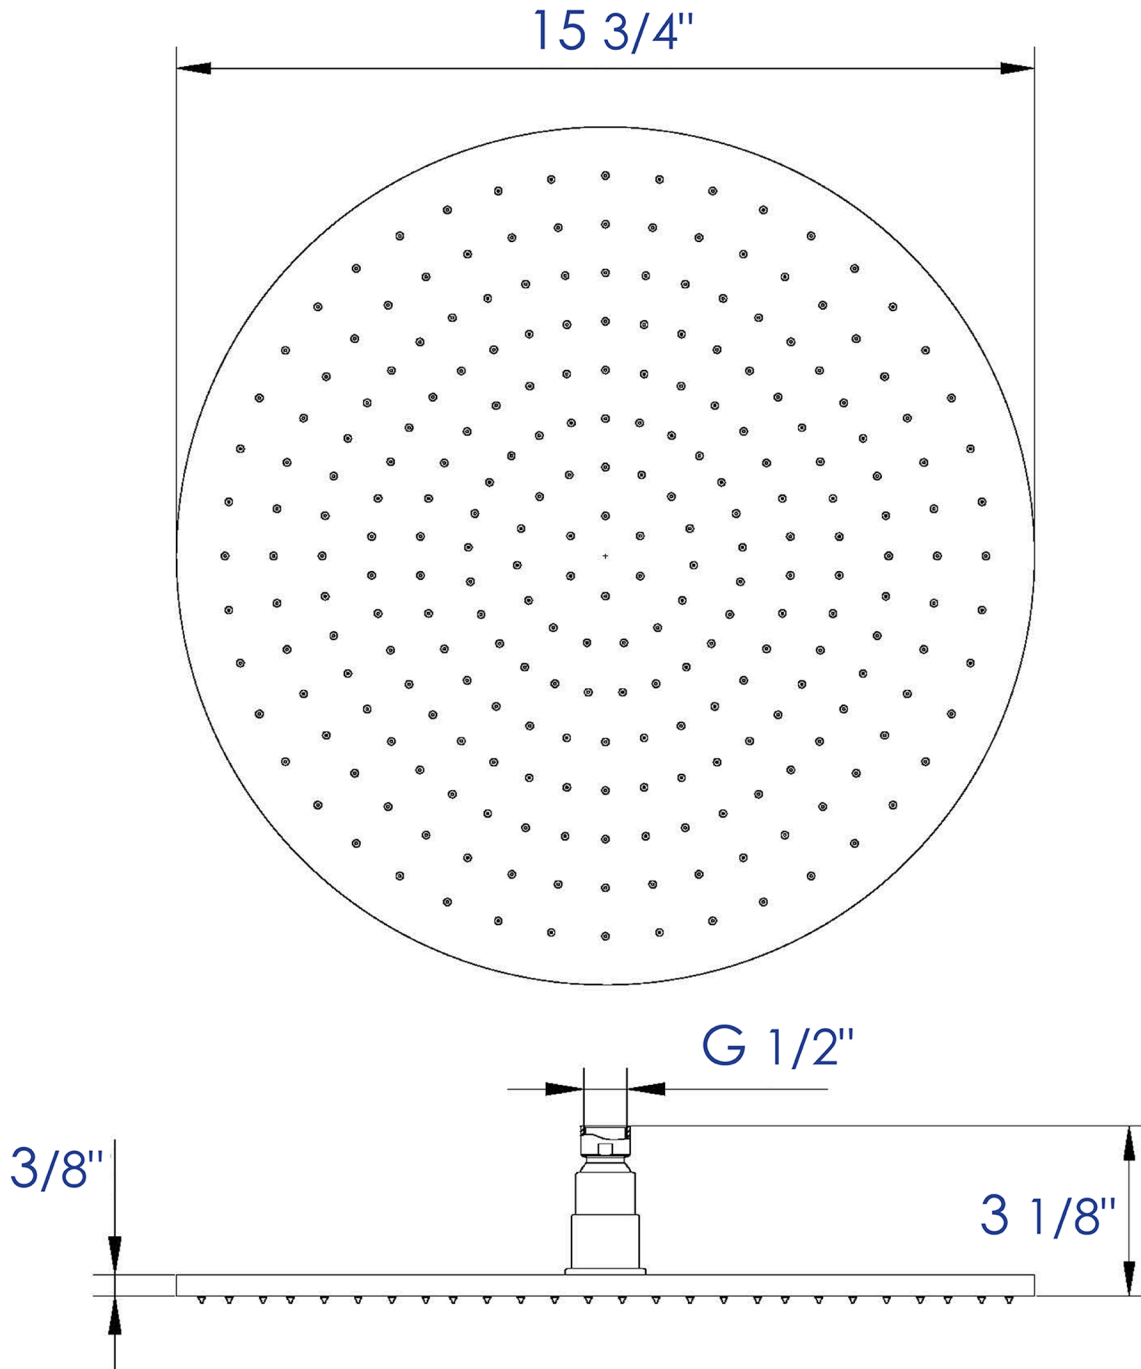

LED16R

16" Round Multi Color LED Rain Shower Head

EAGO USA

Note: All product dimensions are approximate and should be verified on site prior to installation.
Visit www.EAGOUSA.com for more information.