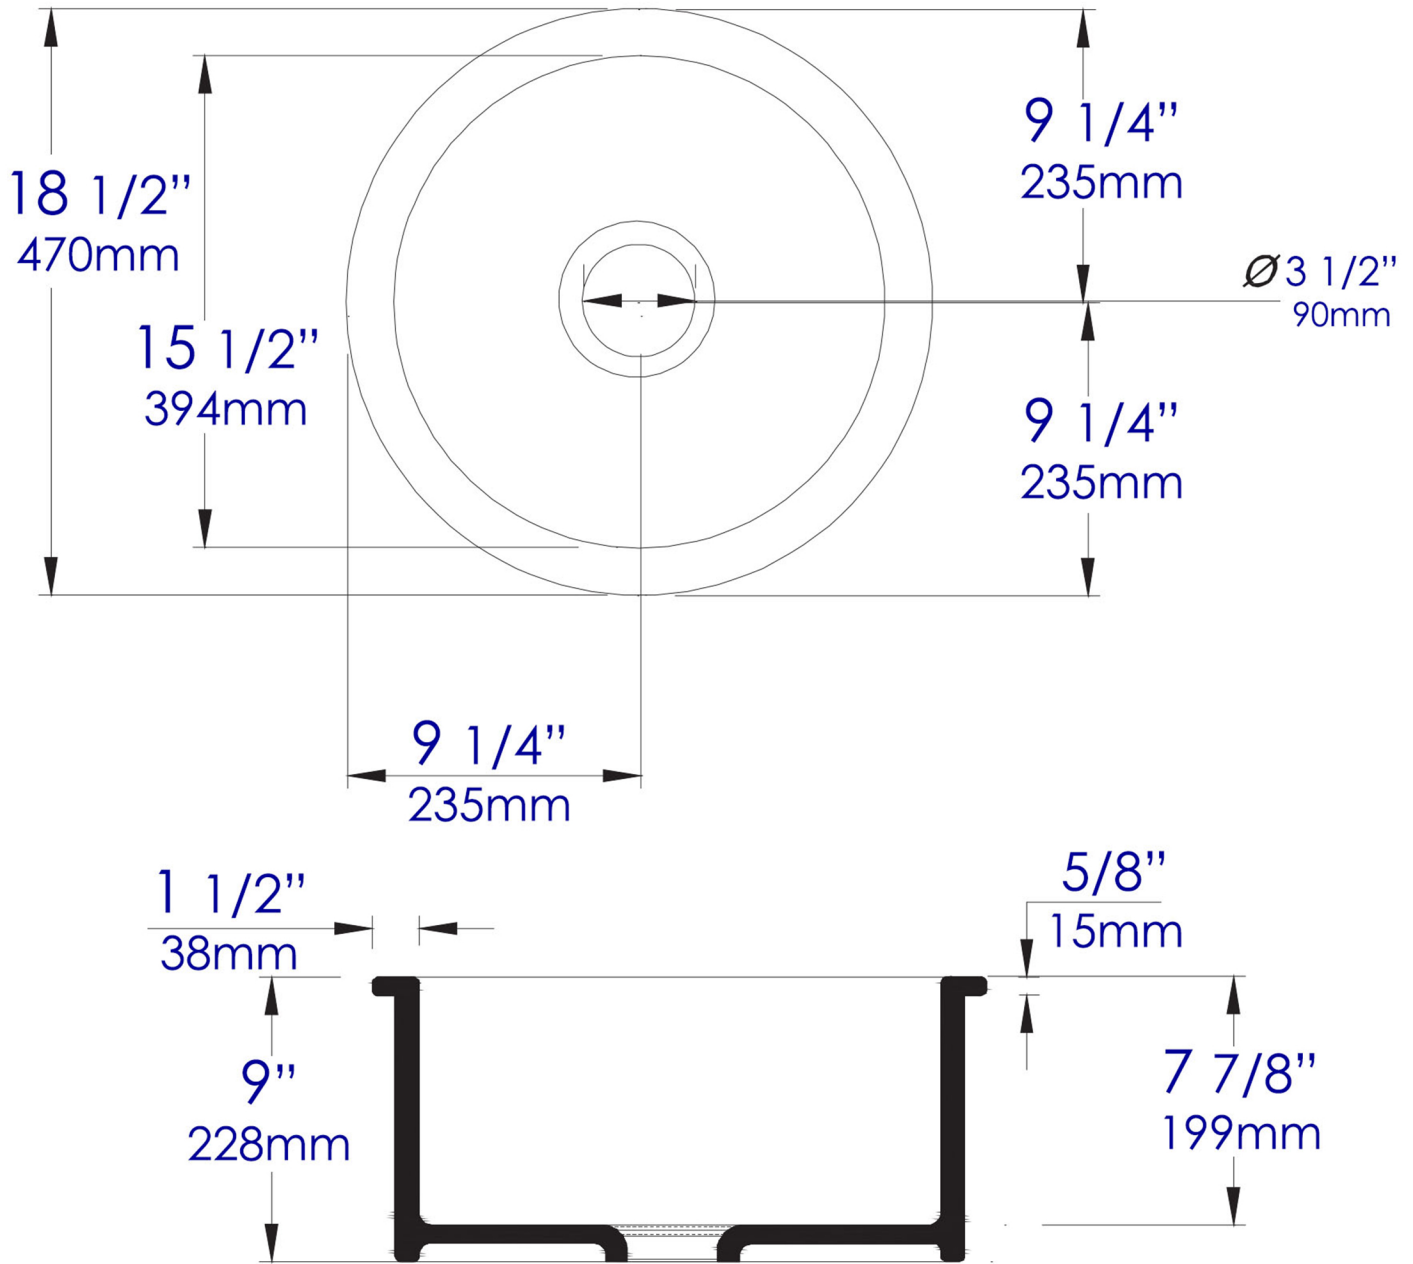

ABF1818R

Round 18" x 18" Undermount / Drop In
Fireclay Prep Sink

Note: All product dimensions are approximate and should be verified on site prior to installation.
Visit www.ALFIbrand.com for more information.