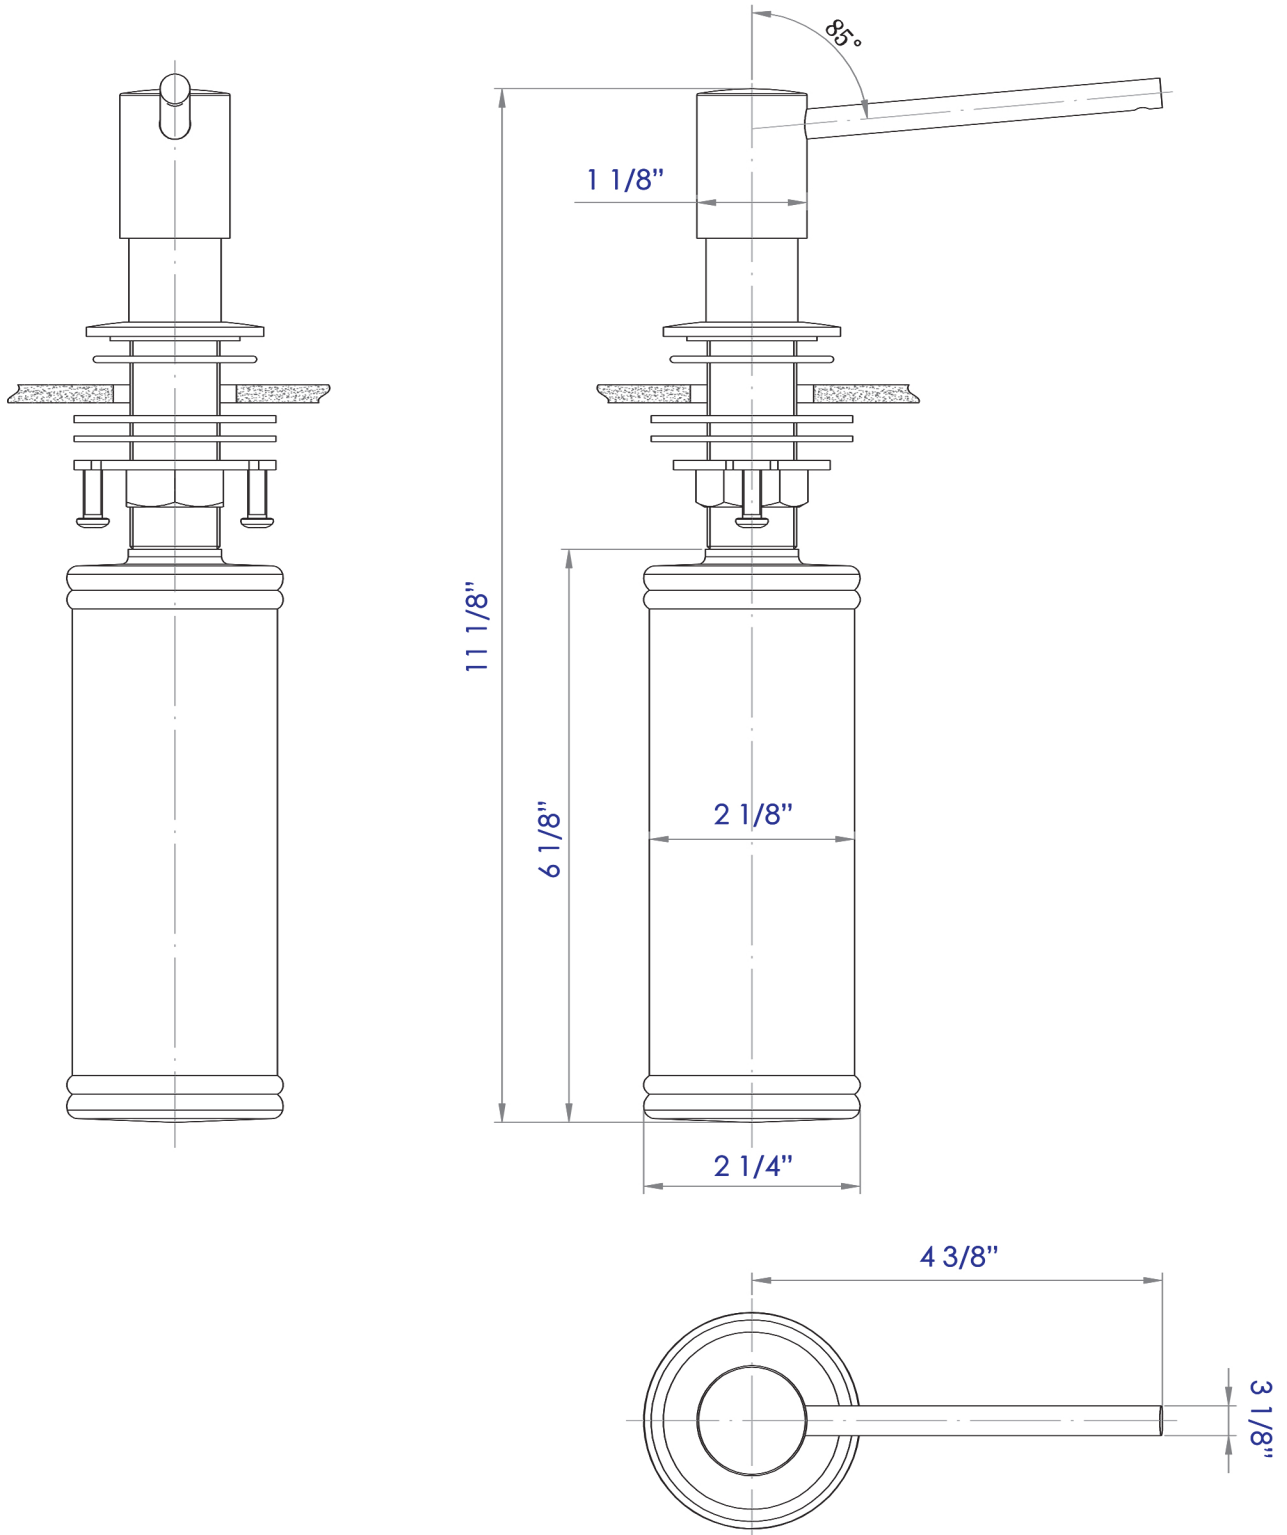

AB5006

Modern Round Soap Dispenser

Note: All product dimensions are approximate and should be verified on site prior to installation.
Visit www.ALFIbrand.com for more information.