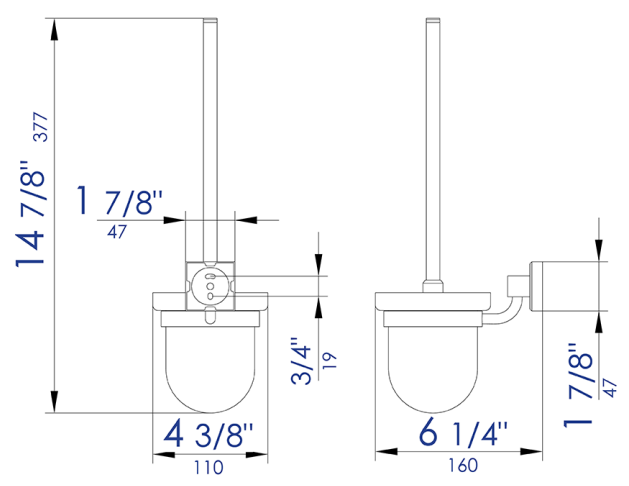

**AB9509**

6 Piece Matching Bathroom Accessory Set

**Note:** All product dimensions are approximate and should be verified on site prior to installation.  
Visit [www.ALFIbrand.com](http://www.ALFIbrand.com) for more information.