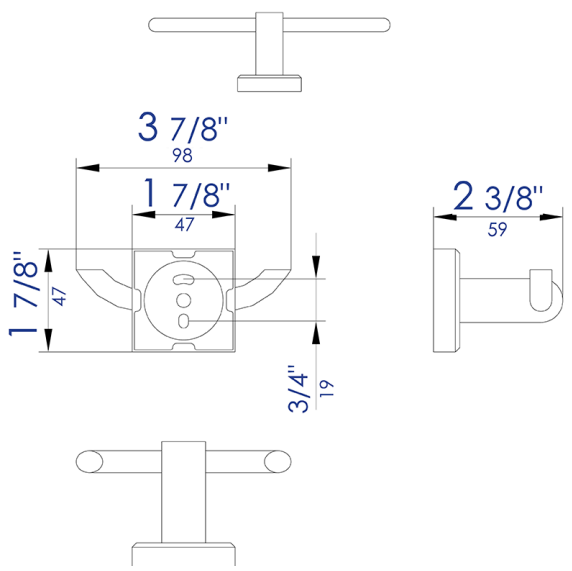

**AB9509**

6 Piece Matching Bathroom Accessory Set

**Note:** All product dimensions are approximate and should be verified on site prior to installation.  
Visit [www.ALFIbrand.com](http://www.ALFIbrand.com) for more information.