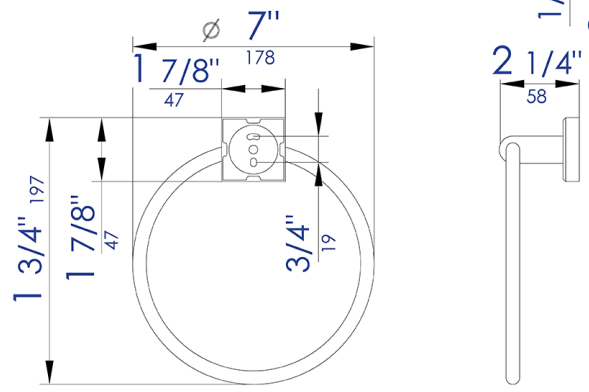

**AB9509**

6 Piece Matching Bathroom Accessory Set

**Note:** All product dimensions are approximate and should be verified on site prior to installation.  
Visit [www.ALFIbrand.com](http://www.ALFIbrand.com) for more information.