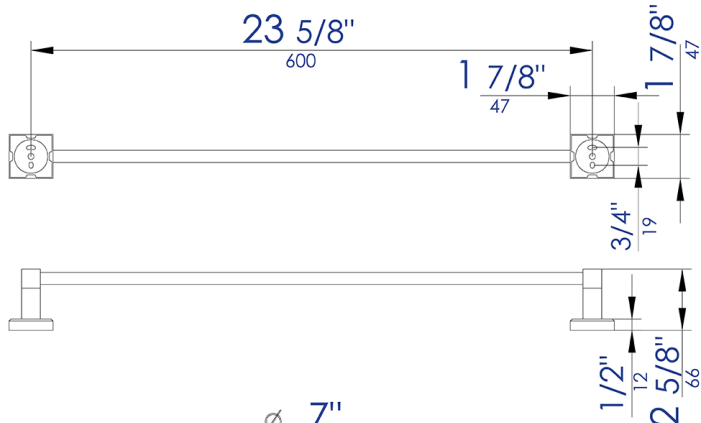

**AB9509**

6 Piece Matching Bathroom Accessory Set

**Note:** All product dimensions are approximate and should be verified on site prior to installation.  
Visit [www.ALFIbrand.com](http://www.ALFIbrand.com) for more information.