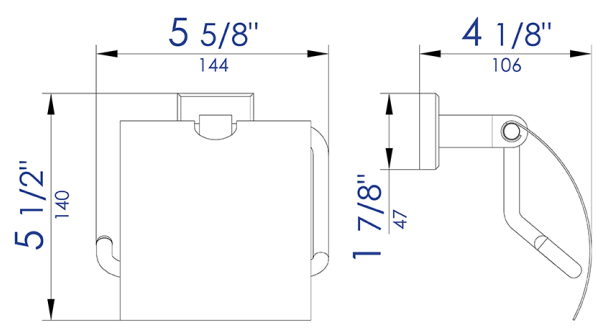

**AB9509**

6 Piece Matching Bathroom Accessory Set

**Note:** All product dimensions are approximate and should be verified on site prior to installation.  
Visit [www.ALFIbrand.com](http://www.ALFIbrand.com) for more information.