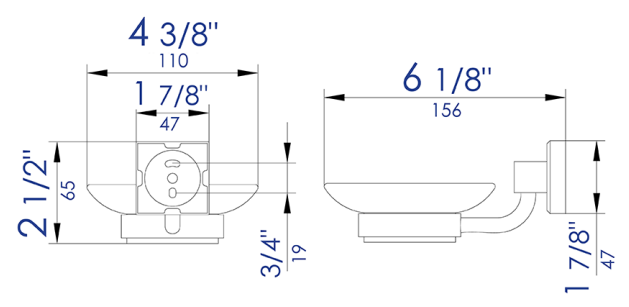

**AB9509**

6 Piece Matching Bathroom Accessory Set

**Note:** All product dimensions are approximate and should be verified on site prior to installation.  
Visit [www.ALFIbrand.com](http://www.ALFIbrand.com) for more information.