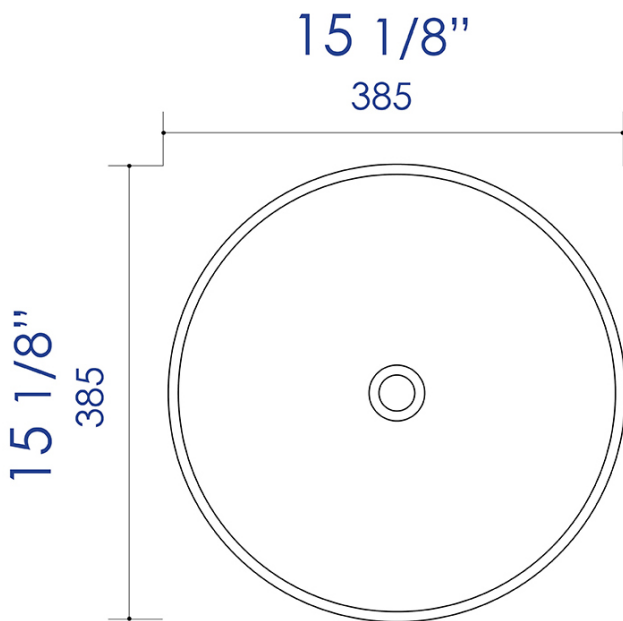

ABC906

Black & White 15" Round Vessel Above Mount Ceramic Sink

Note: All product dimensions are approximate and should be verified on site prior to installation.
Visit www.ALFIbrand.com for more information.