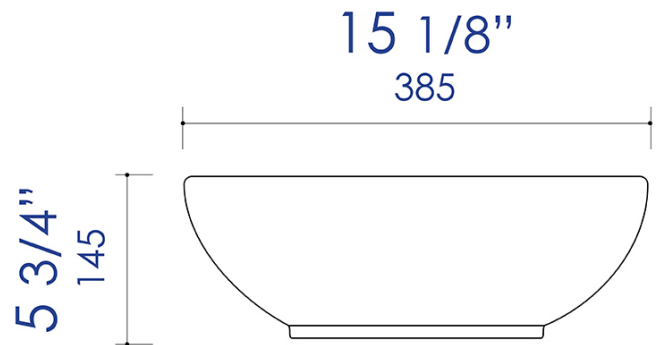

ABC906

Black & White 15" Round Vessel Above Mount Ceramic Sink

Note: All product dimensions are approximate and should be verified on site prior to installation.
Visit www.ALFIbrand.com for more information.