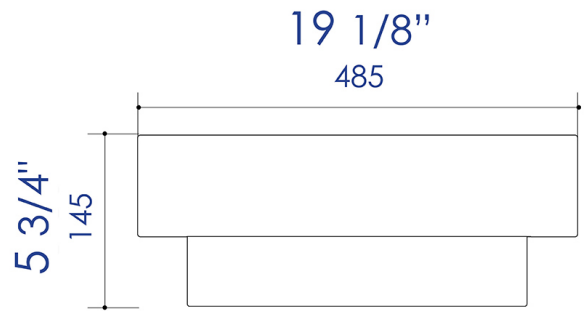

**ABC702**

White 19" Round Semi Recessed Ceramic Sink with  
Faucet Hole

**Note:** All product dimensions are approximate and should be verified on site prior to installation.  
Visit [www.ALFIbrand.com](http://www.ALFIbrand.com) for more information.