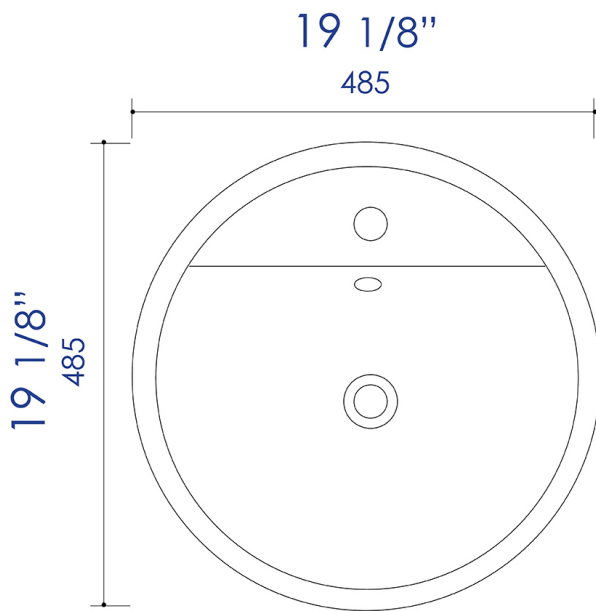

**ABC702**

White 19" Round Semi Recessed Ceramic Sink with  
Faucet Hole

**Note:** All product dimensions are approximate and should be verified on site prior to installation.  
Visit [www.ALFIbrand.com](http://www.ALFIbrand.com) for more information.