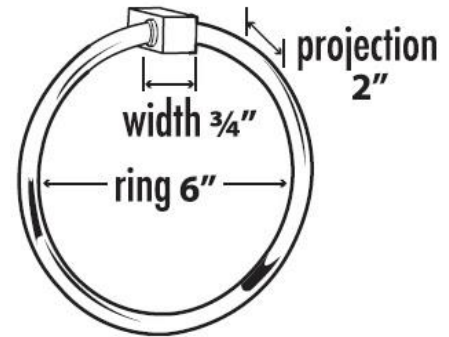

SPECIFICATIONS

SPA 2
TOWEL RING

FEATURES

Modern styling
Multiple finishes
Concealed installation

WARRANTY

Limited lifetime

FINISHES

Polished Brass/Non-lacquered (PB/NL)
Polished Chrome (PC)
Bronze (BRZ)
Polished Nickel (PN)
Satin Nickel (SN)

MATERIAL

Brass

Item#

A7140

NOTE: Dimensions and specifications are subject to change without notice.