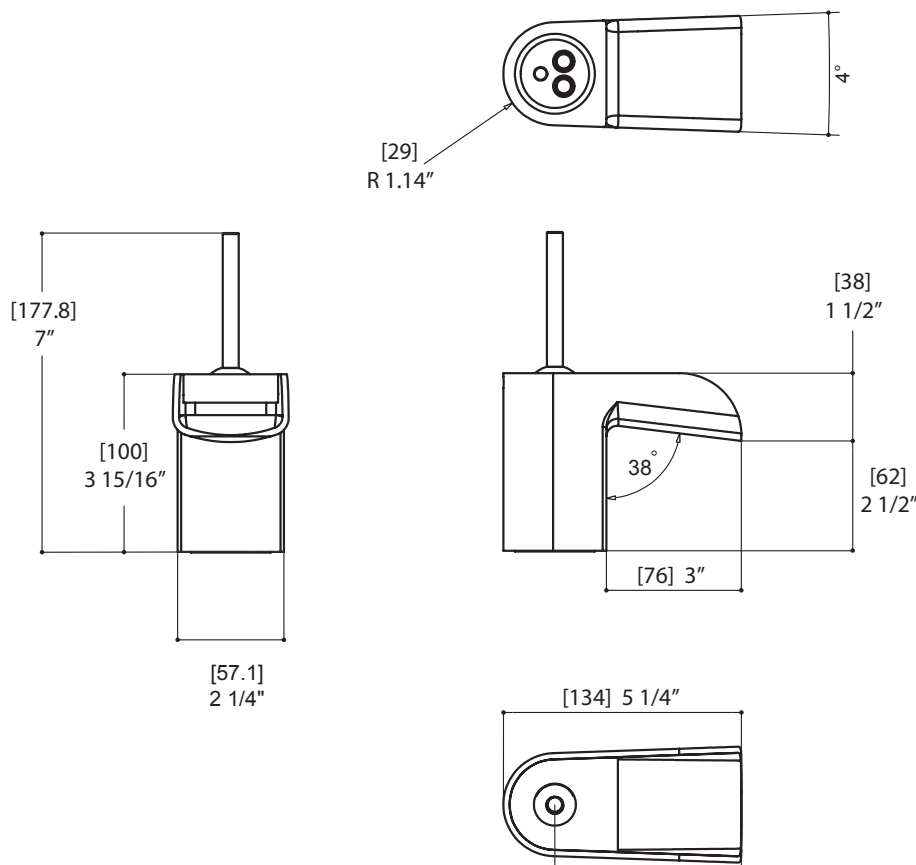

FEATURES

Solid brass construction
 Single volume and temperature joystick control
 Cascading water flow
 Press pop-up drain with overflow # ABDR00699
 Ceramic cartridge # ABCA03240
 3/8" connection
 16" stainless steel braided supply hose

SPECS AT LARGE

Overall spout projection: 5 1/4"	Flow rate: 2.2 gpm
CC spout projection: 4 1/8"	Mounting hole: 1 3/8"
Total faucet height: 7"	Counter depth: 1 3/8"

EXPLOSION PARTS