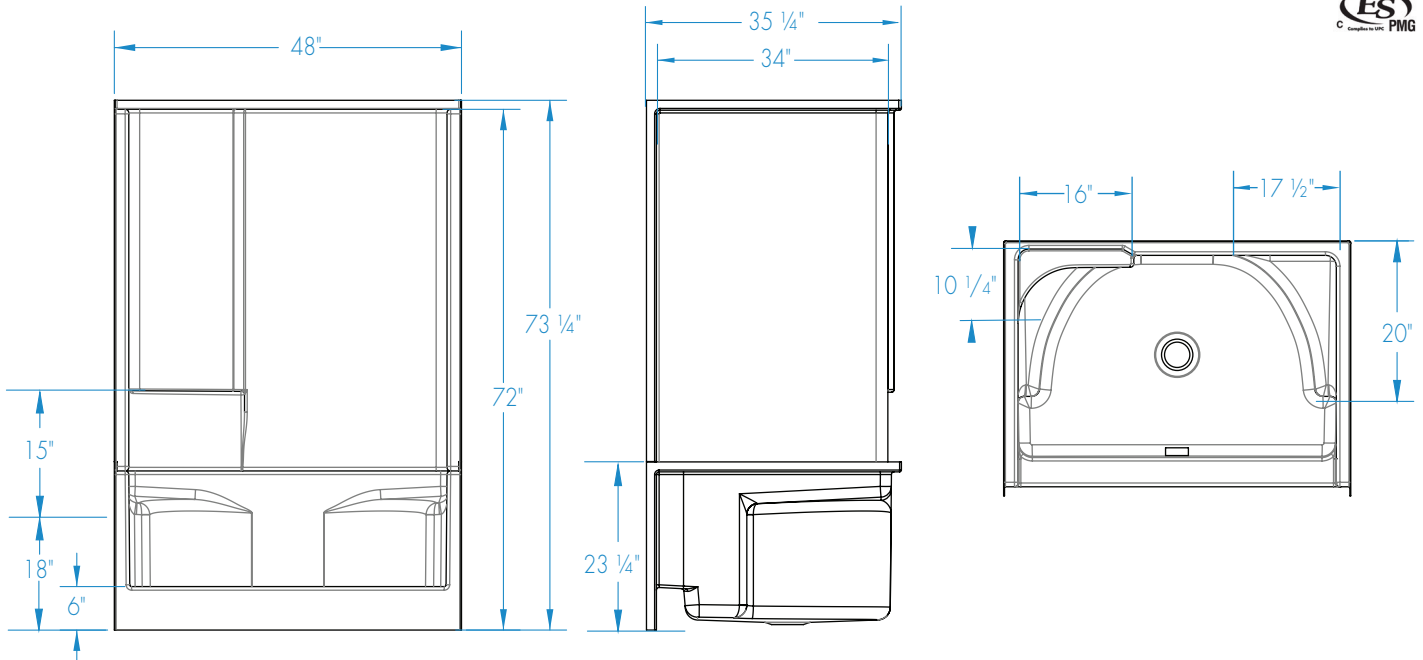

14832P – REMODELINE SECTIONALS

48 x 34 x 72 inches

FEATURES

- 2-piece shower
- Smooth wall
- Integral seats
- Molded toiletry shelf
- Requires 60" turning space
- Center drain
- AcrylX™ applied acrylic surface
- Lifetime limited warranty

COLOR OPTIONS

Stock	Upgraded	Premium
White	Almond Linen/Biscuit Bone	Black Mexican Sand Sand Bar Sterling Silver

14832P

48 x 34 x 72 inches

FEATURES lbs Dimensional Tolerance $\pm \frac{3}{8}$ ". Dimensions needed for site preparation should be measured from the unit. Aquatic assumes no responsibility for preparatory work.

Model #	Material	Wall Finish	Pieces	Drain	Seat	Net Wt.	Pkg. Wt.
Shower #14832P	AcrylX™	Smooth	2	Center	2 seats	109	114

DIMENSIONS

Specifications	inches
Width: Overall / Net	48
Depth: Overall / Net	35 1/4 / 34
Height: Overall / Net	73 1/4 / 72
Enclosure Opening	44
Skirt Height	6
Drain Rough-In (from Back Wall)	15 3/4
Drain Rough-In (from Side Wall)	24
Drain: Diameter / Clearance	3 1/4 / 1 1/2

FRAMING DIMENSIONS inches

Type	D Depth	W Width	H Height	A	B	C
Alcove	35 1/4	48 1/8	-	Box Out	24	15 3/4