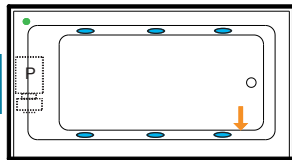

All bathtub dimensions are ± 1/2".

Builder Series

Luxury Series

Platinum Series

N/A

Combination

(pump and blower location only)

Airbath System II

Airbath System III

N/A

INSTALLATION TIPS

- Install according to Owner's Manual and local codes.
- Airbath III units may be 1 1/2" - 2 1/2" higher than stated.
- Any whirlpool or Airbath unit requires an access panel.
- Hot water supply should be 65-75% of tub capacity or greater.
- Always consult your local plumber for recommendations as installations will vary.
- The combination of multiple systems and options may require components to stick out and/or be remotely installed in the field.

DIMENSIONS

60" x 30" x 18" (1524 x 762 x 457 mm)
Whirlpool Operating Gallons = 20 (Liters = 76)
Gallon to Overflow = 47 (Liters = 178)

MATERIAL: Acrylic (All Americh Standard Colors)

TUB FLOOR: Textured

UNDERMOUNT: No