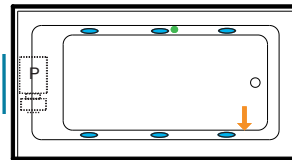

All bathtub dimensions are ± 1/2".

Builder Series

Luxury Series

Platinum Series

N/A

Combination

(pump and blower location only)

Airbath System II

Airbath System III

N/A

INSTALLATION TIPS

- Install according to Owner's Manual and local codes.
- Airbath III units may be 1 1/2" - 2 1/2" higher than stated.
- Any whirlpool or Airbath unit requires an access panel.
- Hot water supply should be 65-75% of tub capacity or greater.
- Always consult your local plumber for recommendations as installations will vary.
- The combination of multiple systems and options may require components to stick out and/or be remotely installed in the field.

DIMENSIONS

60" x 30" x 18" (1524 x 762 x 457 mm)
Whirlpool Operating Gallons = 20 (Liters = 76)
Gallon to Overflow = 47 (Liters = 178)

MATERIAL: Acrylic (All Americh Standard Colors)

TUB FLOOR: Textured

UNDERMOUNT: No