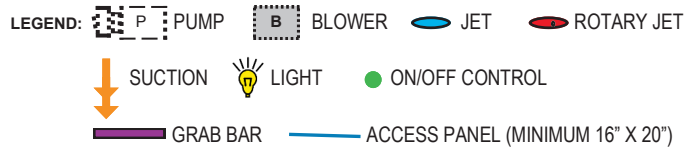

INSTALLATION TIPS

- Install according to Owner's Manual and local codes.
- Airbath III units may be 1 1/2" - 2 1/2" higher than stated.
- Any whirlpool or Airbath unit requires an access panel.
- Hot water supply should be 65-75% of tub capacity or greater.
- Always consult your local plumber for recommendations as installations will vary.
- The combination of multiple systems and options may require components to stick out and/or be remotely installed in the field.

DIMENSIONS

60" x 30" x 18" (1524 x 762 x 457 mm)
Whirlpool Operating Gallons = 20 (Liters = 76)
Gallon to Overflow = 47 (Liters = 178)

MATERIAL: Acrylic (All Americh Standard Colors)

TUB FLOOR: Textured

UNDERMOUNT: No

ELECTRICAL REQUIREMENTS

Americh recommends one 20 amp ground fault circuit interrupter (GFCI) for each power supply provided with the bathtub.

STANDARD EQUIPMENT:

- Apron
- Molded Tile Flange
- Adjustable feet

OPTIONAL ACCESSORIES

- Chromatherapy
- Grab Bars: 9" - 14" - 16"
- High Density Insulation
- iBath Sound System
- Inline Heater (whirlpool only)
- Jets: Additional or Rotary
- Ozone System (whirlpool and/or Airbath only)
- Pillows: 12" - Angle
- Remote Control Upgrade (select series only)
- Thermal Comfort System (TCS cannot be used with VSM)
- Trim Kit Upgrade
- Vibro Sonic Massage (VSM cannot be used with TCS)
- Waste & Overflows Upgrades
  - Cable Drive Waste & Overflow
  - PVC Waste & Overflow⁺
  - Linear Waste & Overflow

(+) Standard on Luxury Series

CODES AND COMPLIANCE

Americh products meet or exceed the following standards:

- Underwriters Laboratories (UL)
- Underwriters Laboratories - Canada (cUL)
- Canadian Standards Association - (CSA)
- ANSI Z124.1 • ANSI A112-19.7
- ANSI A112.19.8

Contact Americh for additional approvals.