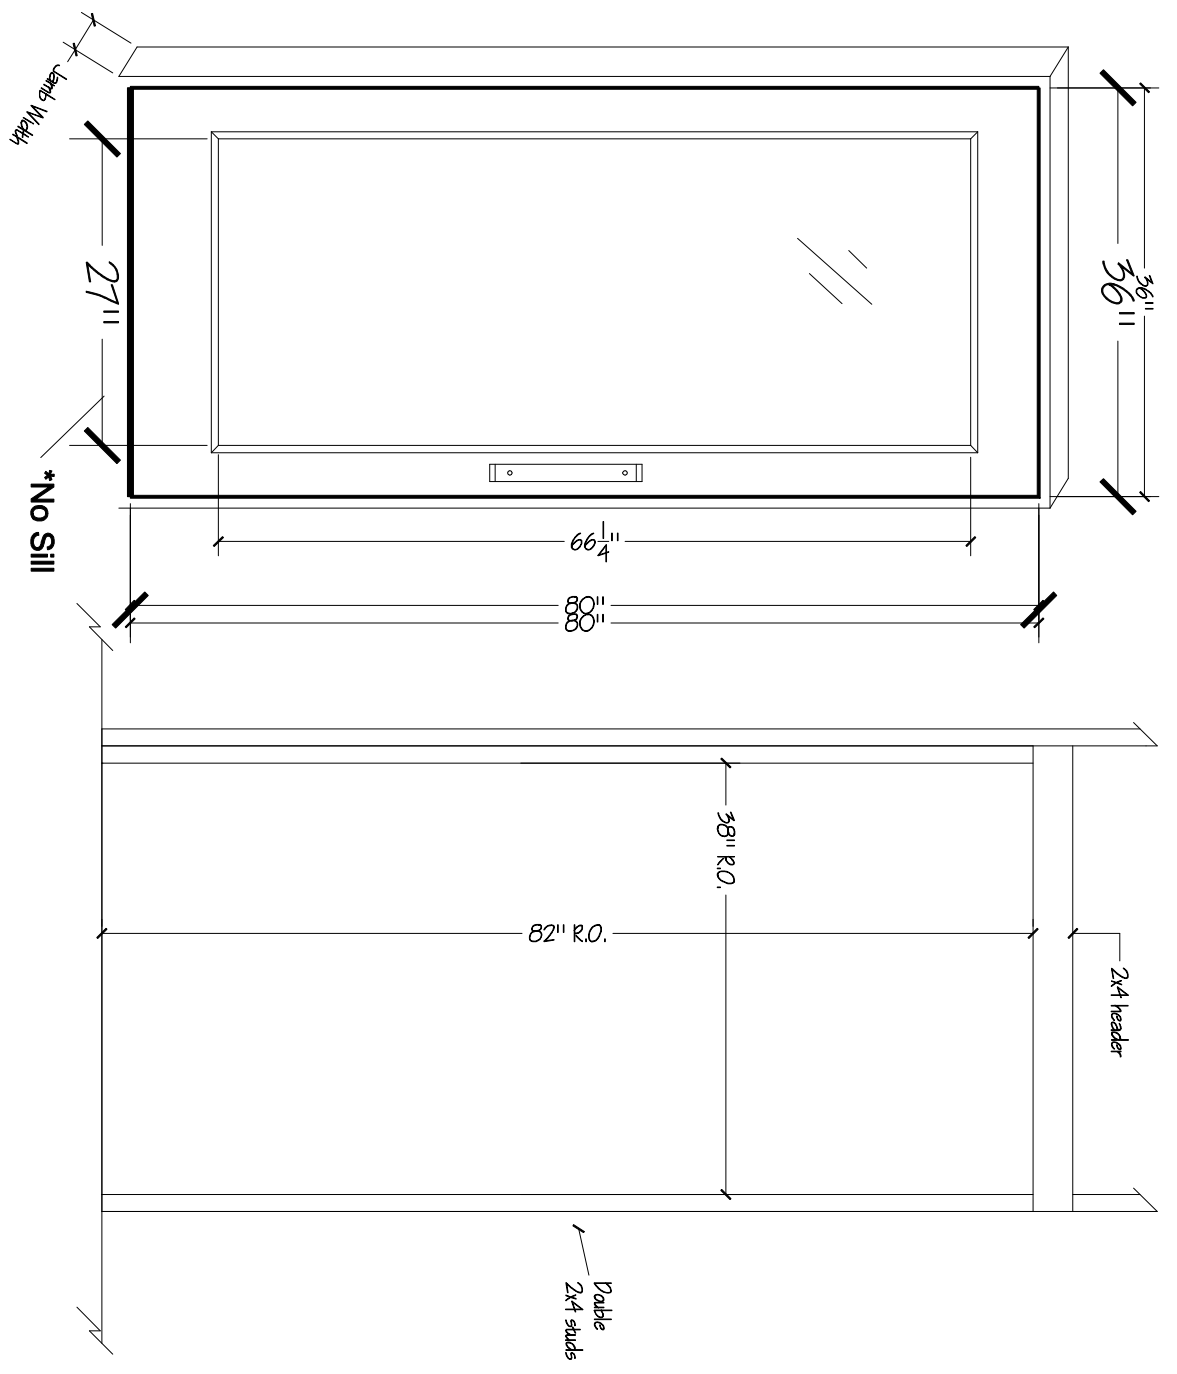

GLASS  
 28.25" x 67.5" Glass (shown)

**HARDWARE**  
 Two 4" Roller Hinges  
 Two Roller Latches  
 Two Strike Plates  
 Door Handle

JAMB WIDTH

**DOOR SWING**  
 Hinge Right      Hinge Left

Door & Jamb

Recommended Framing & Rough Opening  
**CONTROLLED DOCUMENT**

**Saunatac Inc**  
 575 East Cokatio Street, Cokatio MN 55324

DRAWING # **DF36x80**     PART # **4318**

FIRST DWG. DATE	REVISION
07-09-03	B
REVISION DWG. DATE	WOOD TYPE
1-12-05	Douglas Fir