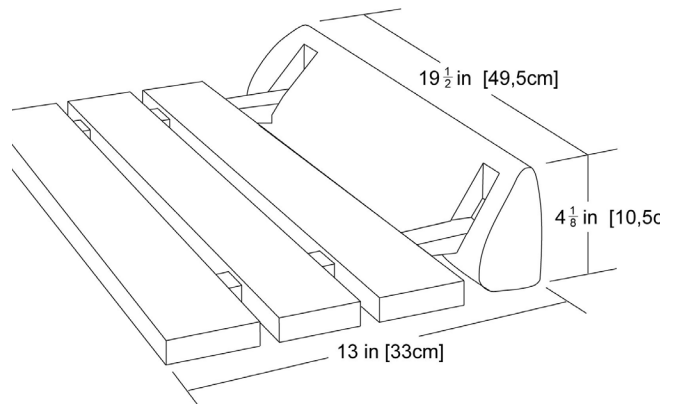

Refer to specific installation instructions for further detail.

AMEREC STEAM

P.O. Box 2258 | 17683 128th Place NE, #C | Woodinville, WA 98072, USA

Toll-Free 1-800-331-0349

amerec@amerec.com | www.amerec.com

Amerrec reserves the right to change specifications and design without notice.

© 2017 Amerrec Steam

amerec®
STEAM. SAUNA. SOLUTIONS.