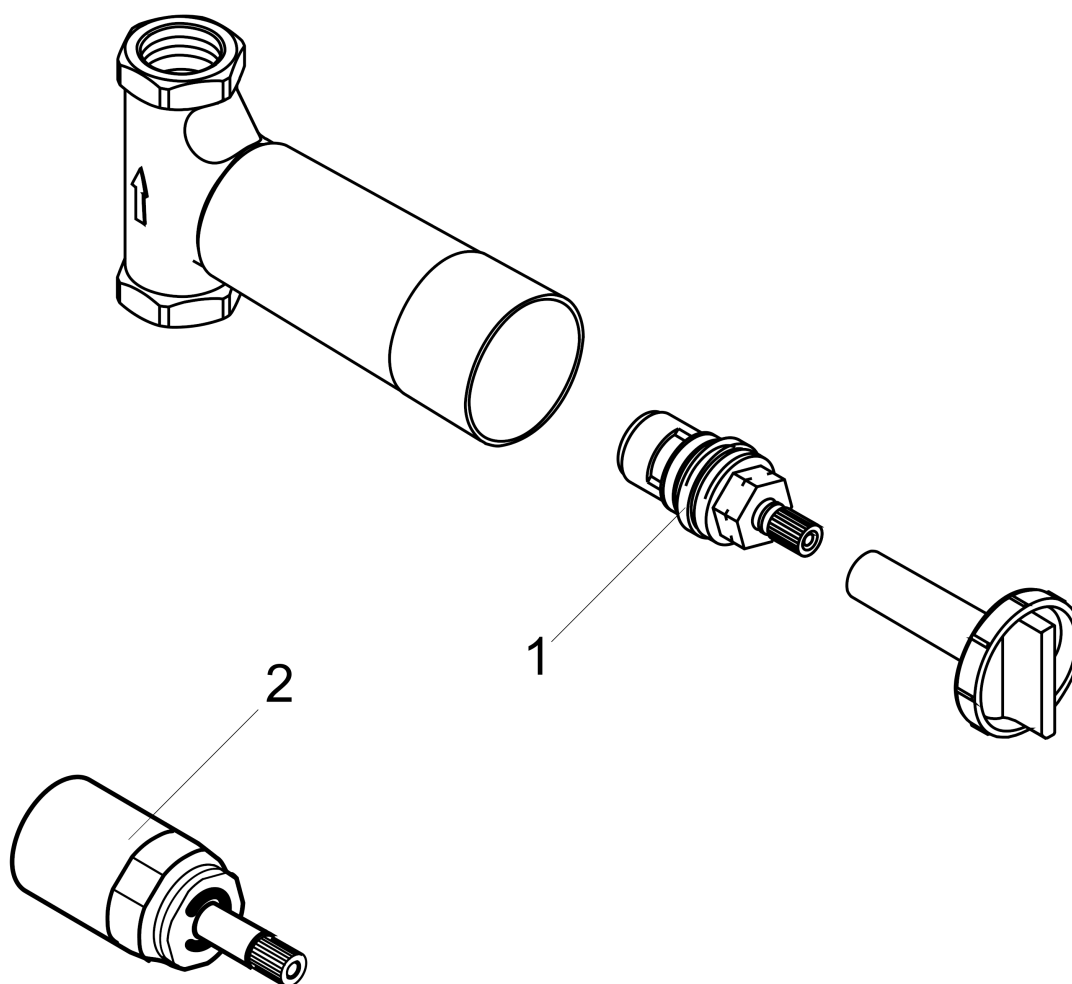

Rough, Volume Control, 1/2"
 Finishes : n.a. Part no. : **15974181**

Description

Features

- Flow: 10.5 GPM (40.0 L/Min)

Item details

List Price \$ 122.00

Compliance

Product image

Scale drawing

Rough, Volume Control, 1/2"
 Finishes : n.a. Part no. : 15974181

Exploded drawing

Year of production: >07/18

Rough, Volume Control, 1/2"
 Finishes : n.a. Part no. : **15974181**

Spare parts list

Year of production: >07/18

Pos.	Description	Part no.	Price	PU
1	shut off unit right closing	94009000	-	1
2	extension 25 mm	96370000	-	1