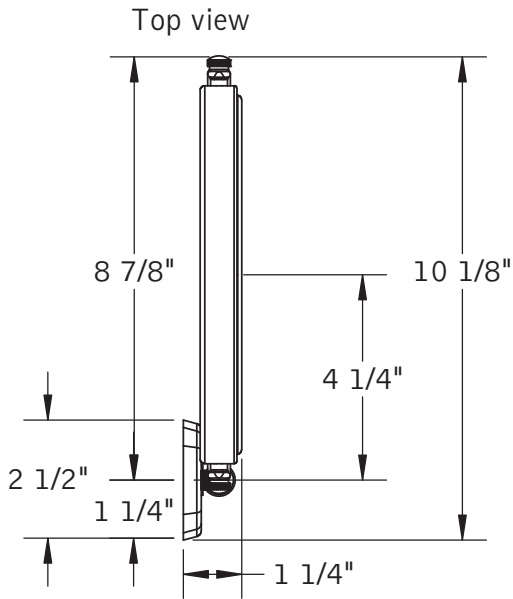

Catalog Number: **E2-X**

Baci At Home

E2-X

The center of the mirror is 4 7/8" above the center of the mounting plate. Since the average user's eye height is 58 3/4" the mounting plate should be centered 53 7/8" above the floor.

Side View

5X Mirror (front)
1X Mirror (back)

E2-X

Installation

- 1) Attach backplate to the wall
- 2) Slide canopy over the screws protruding from the backplate
- 3) Secure with trim nuts