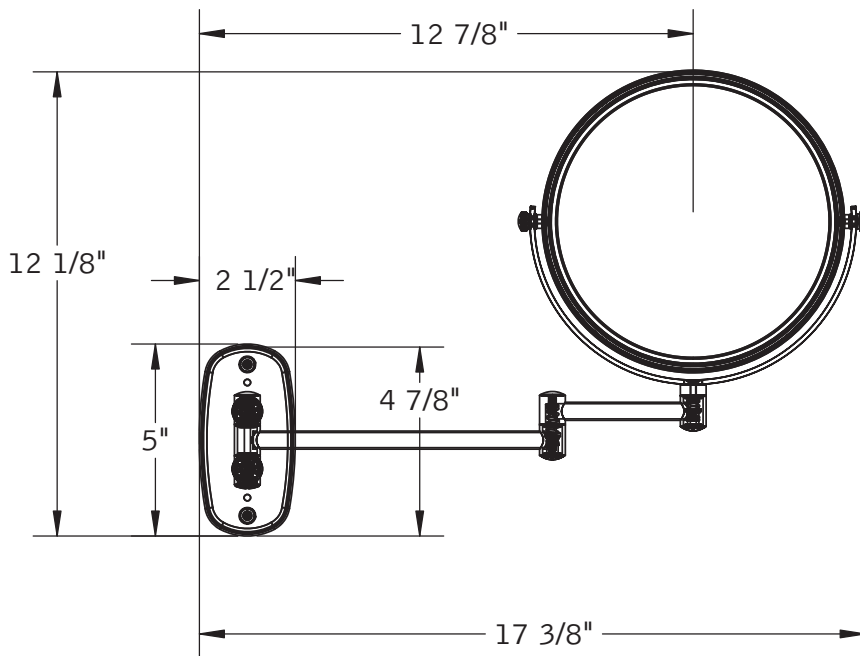

Catalog Number: **E2-X**

Baci At Home

E2-X

The center of the mirror is 4 7/8" above the center of the mounting plate. Since the average user's eye height is 58 3/4" the mounting plate should be centered 53 7/8" above the floor.

Side View

5X Mirror (front)
1X Mirror (back)

E2-X

Installation

- 1) Attach backplate to the wall
- 2) Slide canopy over the screws protruding from the backplate
- 3) Secure with trim nuts