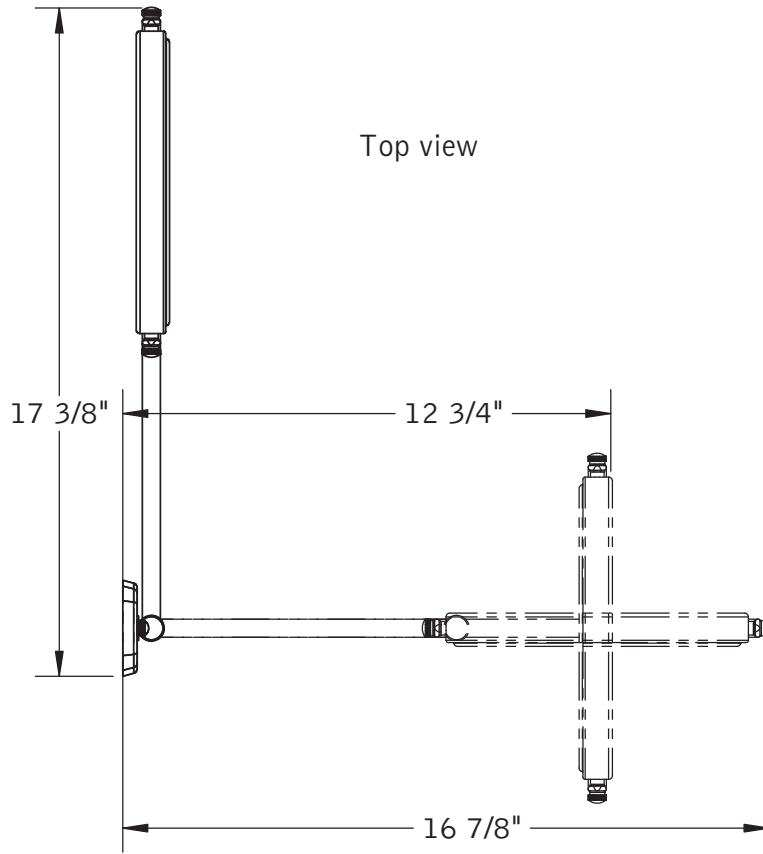

Catalog Number: **E2-X**

Baci At Home

E2-X

The center of the mirror is 4 7/8" above the center of the mounting plate. Since the average user's eye height is 58 3/4" the mounting plate should be centered 53 7/8" above the floor.

Side View

5X Mirror (front)
1X Mirror (back)

E2-X

Installation

- 1) Attach backplate to the wall
- 2) Slide canopy over the screws protruding from the backplate
- 3) Secure with trim nuts