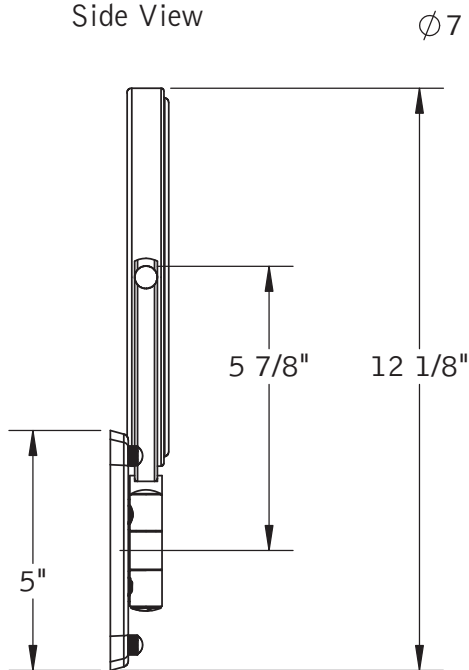

Catalog Number: **E2-X**

Baci At Home

E2-X

The center of the mirror is 4 7/8" above the center of the mounting plate. Since the average user's eye height is 58 3/4" the mounting plate should be centered 53 7/8" above the floor.

Side View

5X Mirror (front)
1X Mirror (back)

E2-X

Installation

- 1) Attach backplate to the wall
- 2) Slide canopy over the screws protruding from the backplate
- 3) Secure with trim nuts