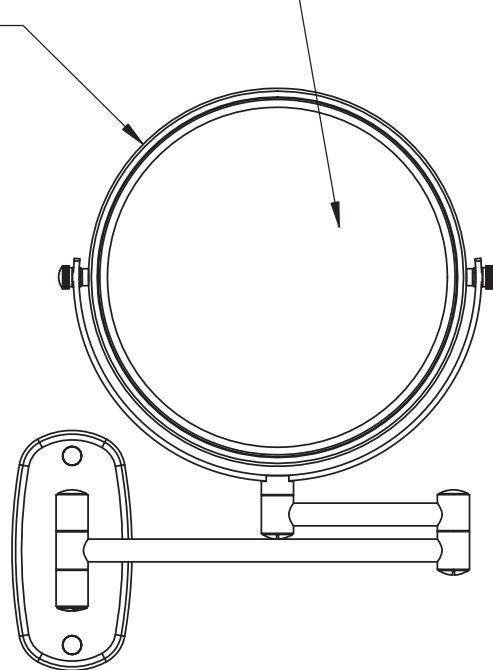

Catalog Number: **E2-X**

Baci At Home

E2-X

The center of the mirror is 4 7/8" above the center of the mounting plate. Since the average user's eye height is 58 3/4" the mounting plate should be centered 53 7/8" above the floor.

Side View

5X Mirror (front)
1X Mirror (back)

E2-X

Installation

- 1) Attach backplate to the wall
- 2) Slide canopy over the screws protruding from the backplate
- 3) Secure with trim nuts