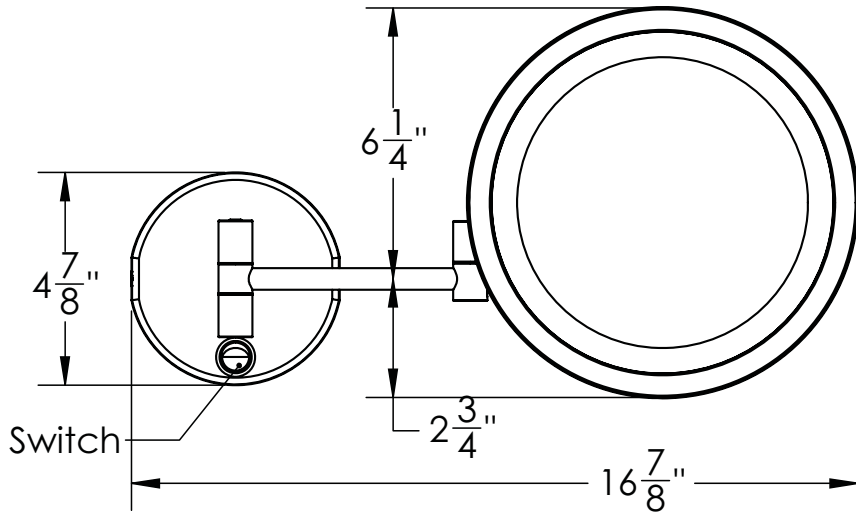

Catalog Number: **EH-30**

Baci At Home

EH-30

EH-30

Installation

- 1) Remove the 2 screws #1 and the back plate #2
- 2) Fasten the back plate to the outlet box
- 3) Connect the wires from the mirror to the wires in the outlet box - Green to Ground. White to Neutral and Black to Line
- 4) Slide the canopy over the backplate and fasten with the screws removed in step 1

EH-30 - Affordable round wall mirror

Product Category Baci Basic Mirrors
Special Features Corrosion Resistant construction
 Optical quality 5X glass mirror
 LED incandescent lighting
 3 year warrantee

Lighting Halo Light - Medium Power LED
 Lumens 690
 Color Temperature 4000
 Color Rendering Index 80

Electrical
 Watts 5
 Volts 100-240
 Hertz (Frequency) 50/60
 Amps (Current) .22

UL Listing Furnishing - suitable for commercial or residential use in dry or damp locations (US\C)

Dimensions Mirror body 8" diameter
 Folds to 9 1/4" wide x 12 3/4" high x 2 1/4" deep
 Canopy 4 3/4" wide x 4 7/8" high
 Maximum extension 12 1/8"

Basic Model EH-30-CHR

Body Type Corrosion Resistant

Magnification 5X

Finish options
 Standard Chrome
 Standard Satin Nickel
 Standard Bronze

Other models in this family

EH-20 Rectangular

EH-40 Reversible