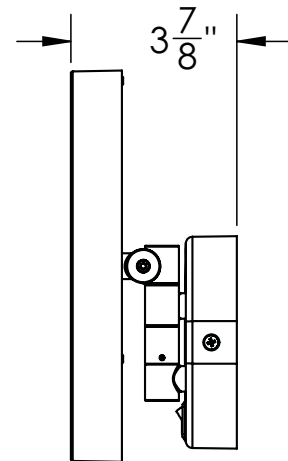

Catalog Number: **EH-30**

Baci At Home

EH-30

EH-30

Installation

- 1) Remove the 2 screws #1 and the back plate #2
- 2) Fasten the back plate to the outlet box
- 3) Connect the wires from the mirror to the wires in the outlet box - Green to Ground. White to Neutral and Black to Line
- 4) Slide the canopy over the backplate and fasten with the screws removed in step 1

Electrical
 Watts 5
 Volts 100-240
 Hertz (Frequency) 50/60
 Amps (Current) .22

UL Listing Furnishing - suitable for commercial or residential use in dry or damp locations (US\C)

Dimensions Mirror body 8" diameter
 Folds to 9 1/4" wide x 12 3/4" high x 2 1/4" deep
 Canopy 4 3/4" wide x 4 7/8" high
 Maximum extension 12 1/8"

Basic Model EH-30-CHR

Body Type Corrosion Resistant

Magnification 5X

Finish options
 Standard Chrome
 Standard Satin Nickel
 Standard Bronze

Other models in this family

EH-20 Rectangular

EH-40 Reversible