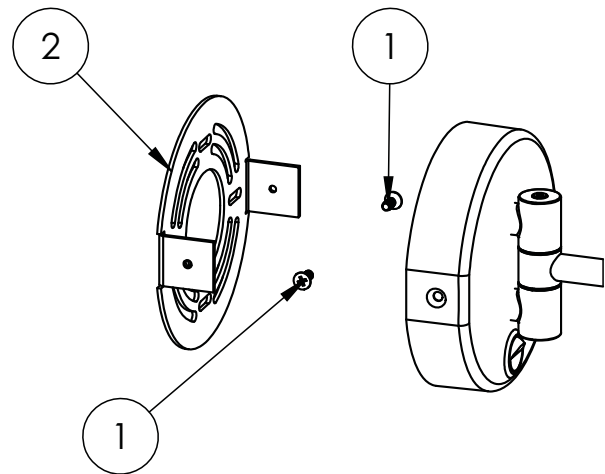

Catalog Number: **EH-30**

Baci At Home

EH-30

EH-30

Installation

- 1) Remove the 2 screws #1 and the back plate #2
- 2) Fasten the back plate to the outlet box
- 3) Connect the wires from the mirror to the wires in the outlet box - Green to Ground. White to Neutral and Black to Line
- 4) Slide the canopy over the backplate and fasten with the screws removed in step 1

EH-30 - Affordable round wall mirror

Product Category Baci Basic Mirrors
Special Features Corrosion Resistant construction
 Optical quality 5X glass mirror
 LED incandescent lighting
 3 year warrantee

Lighting Halo Light - Medium Power LED
 Lumens 690
 Color Temperature 4000
 Color Rendering Index 80

Electrical
 Watts 5
 Volts 100-240
 Hertz (Frequency) 50/60
 Amps (Current) .22

UL Listing Furnishing - suitable for commercial or residential use in dry or damp locations (US\C)

Dimensions Mirror body 8" diameter
 Folds to 9 1/4" wide x 12 3/4" high x 2 1/4" deep
 Canopy 4 3/4" wide x 4 7/8" high
 Maximum extension 12 1/8"

Basic Model EH-30-CHR

Body Type Corrosion Resistant

Magnification 5X

Finish options
 Standard Chrome
 Standard Satin Nickel
 Standard Bronze

Other models in this family

EH-20 Rectangular

EH-40 Reversible