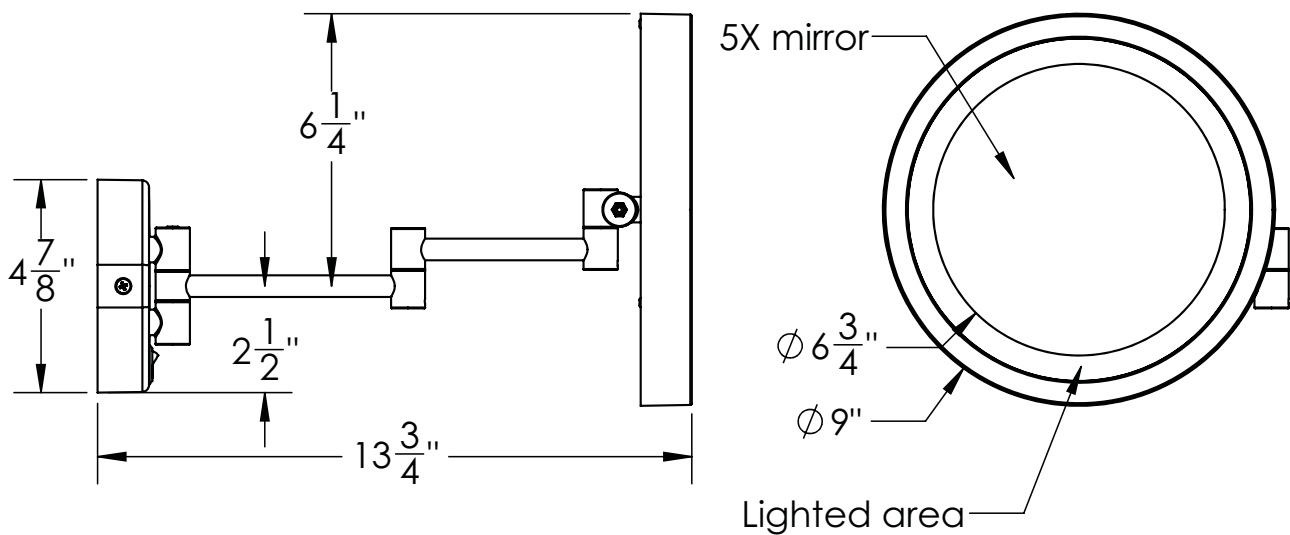

Catalog Number: **EH-30**

Baci At Home

EH-30

EH-30

Installation

- 1) Remove the 2 screws #1 and the back plate #2
- 2) Fasten the back plate to the outlet box
- 3) Connect the wires from the mirror to the wires in the outlet box - Green to Ground. White to Neutral and Black to Line
- 4) Slide the canopy over the backplate and fasten with the screws removed in step 1

EH-30 - Affordable round wall mirror

Product Category Baci Basic Mirrors
Special Features Corrosion Resistant construction
 Optical quality 5X glass mirror
 LED incandescent lighting
 3 year warrantee

Lighting Halo Light - Medium Power LED
 Lumens 690
 Color Temperature 4000
 Color Rendering Index 80

Electrical
 Watts 5
 Volts 100-240
 Hertz (Frequency) 50/60
 Amps (Current) .22

UL Listing Furnishing - suitable for commercial or residential use in dry or damp locations (US\C)

Dimensions Mirror body 8" diameter
 Folds to 9 1/4" wide x 12 3/4" high x 2 1/4" deep
 Canopy 4 3/4" wide x 4 7/8" high
 Maximum extension 12 1/8"

Basic Model EH-30-CHR

Body Type Corrosion Resistant

Magnification 5X

Finish options
 Standard Chrome
 Standard Satin Nickel
 Standard Bronze

Other models in this family

EH-20 Rectangular

EH-40 Reversible