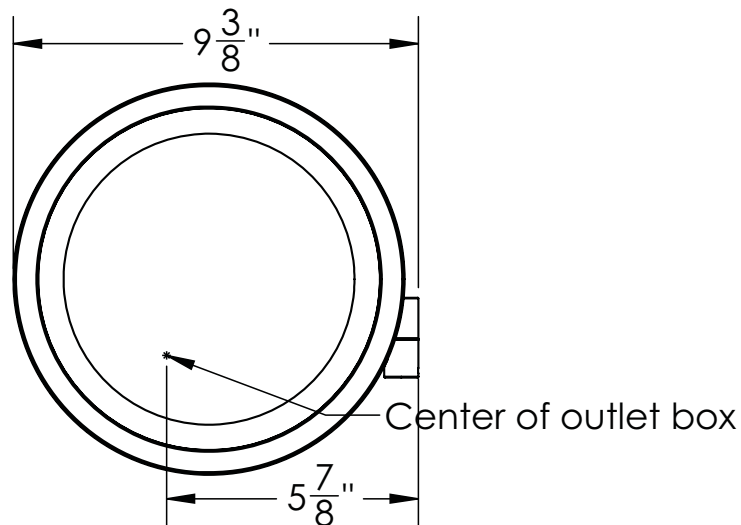

Catalog Number: **EH-30**

Baci At Home

EH-30

EH-30

Installation

- 1) Remove the 2 screws #1 and the back plate #2
- 2) Fasten the back plate to the outlet box
- 3) Connect the wires from the mirror to the wires in the outlet box - Green to Ground. White to Neutral and Black to Line
- 4) Slide the canopy over the backplate and fasten with the screws removed in step 1

EH-30 - Affordable round wall mirror

Product Category Baci Basic Mirrors
Special Features Corrosion Resistant construction
 Optical quality 5X glass mirror
 LED incandescent lighting
 3 year warrantee

Lighting Halo Light - Medium Power LED
 Lumens 690
 Color Temperature 4000
 Color Rendering Index 80

Electrical
 Watts 5
 Volts 100-240
 Hertz (Frequency) 50/60
 Amps (Current) .22

UL Listing Furnishing - suitable for commercial or residential use in dry or damp locations (US\C)

Dimensions Mirror body 8" diameter
 Folds to 9 1/4" wide x 12 3/4" high x 2 1/4" deep
 Canopy 4 3/4" wide x 4 7/8" high
 Maximum extension 12 1/8"

Basic Model EH-30-CHR

Body Type Corrosion Resistant

Magnification 5X

Finish options
 Standard Chrome
 Standard Satin Nickel
 Standard Bronze

Other models in this family

EH-20 Rectangular

EH-40 Reversible