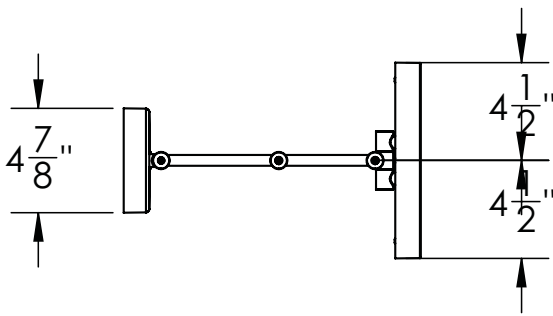

Catalog Number: **EH-30**

Baci At Home

EH-30

EH-30

Installation

- 1) Remove the 2 screws #1 and the back plate #2
- 2) Fasten the back plate to the outlet box
- 3) Connect the wires from the mirror to the wires in the outlet box - Green to Ground. White to Neutral and Black to Line
- 4) Slide the canopy over the backplate and fasten with the screws removed in step 1

Electrical
 Watts 5
 Volts 100-240
 Hertz (Frequency) 50/60
 Amps (Current) .22

UL Listing Furnishing - suitable for commercial or residential use in dry or damp locations (US\C)

Dimensions Mirror body 8" diameter
 Folds to 9 1/4" wide x 12 3/4" high x 2 1/4" deep
 Canopy 4 3/4" wide x 4 7/8" high
 Maximum extension 12 1/8"

Basic Model EH-30-CHR

Body Type Corrosion Resistant

Magnification 5X

Finish options
 Standard Chrome
 Standard Satin Nickel
 Standard Bronze

Other models in this family

EH-20 Rectangular

EH-40 Reversible