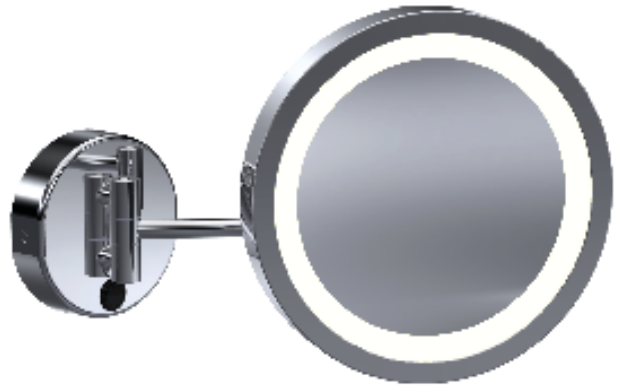

Catalog Number: **EH-30**

Baci At Home

EH-30

EH-30

Installation

- 1) Remove the 2 screws #1 and the back plate #2
- 2) Fasten the back plate to the outlet box
- 3) Connect the wires from the mirror to the wires in the outlet box - Green to Ground. White to Neutral and Black to Line
- 4) Slide the canopy over the backplate and fasten with the screws removed in step 1

EH-30 - Affordable round wall mirror

Product Category Baci Basic Mirrors
Special Features Corrosion Resistant construction
 Optical quality 5X glass mirror
 LED incandescent lighting
 3 year warrantee

Lighting Halo Light - Medium Power LED
 Lumens 690
 Color Temperature 4000
 Color Rendering Index 80

Electrical
 Watts 5
 Volts 100-240
 Hertz (Frequency) 50/60
 Amps (Current) .22

UL Listing Furnishing - suitable for commercial or residential use in dry or damp locations (US\C)

Dimensions Mirror body 8" diameter
 Folds to 9 1/4" wide x 12 3/4" high x 2 1/4" deep
 Canopy 4 3/4" wide x 4 7/8" high
 Maximum extension 12 1/8"

Basic Model EH-30-CHR

Body Type Corrosion Resistant

Magnification 5X

Finish options
 Standard Chrome
 Standard Satin Nickel
 Standard Bronze

Other models in this family

EH-20 Rectangular

EH-40 Reversible