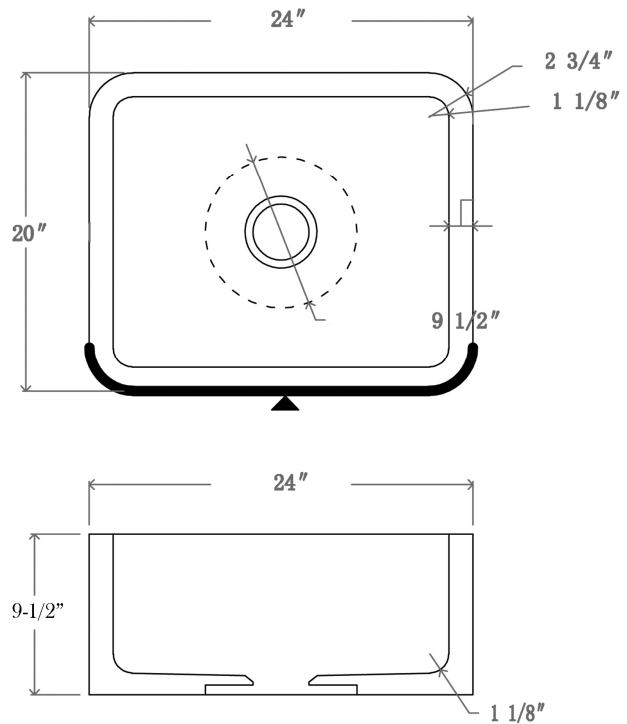

**24" McKINLEY SINGLE
BOWL FARMER SINK**

Cat. No
FSMSB5004

W: 24"
D: 20"
H: 9-1/2"

***Please do NOT cut hole without
template or actual product.**

Interior Bowl Dimensions:

Basin Interior: 21" W x 17" D
Basin Depth: 8 1/2"

Features:

- ▶ Handcrafted from natural marble
- ▶ Each sink has naturally unique markings on the marble
- ▶ Interior, sides, and back are polished
- ▶ 3 1/2" drain opening
- ▶ Drain sold separately
- ▶ Flange extension required

Colors:

MPGA Polished Galala Marble

Dimensions of fixture are nominal and may vary within the range of tolerances established by ANSI Standard A112.19.2. Dimensions and specifications subject to change without notice.