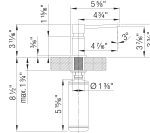

LATO Soap Dispenser, SKU 443031

brass Special colors

Product Features

- Solid brass/zamac construction
- Refillable from above the deck
- Suitable for liquid dish or hand soap
- 10 fl oz. (300 ml) capacity bottle

What is included

Hole Size Required: 1-³/₈"

BLANCO soap dispensers can dispense liquid dish soap, hand soap, and even hand lotion. For best performance, and to prevent clogging, we recommend diluting soap with water using a 70/30 proportion.