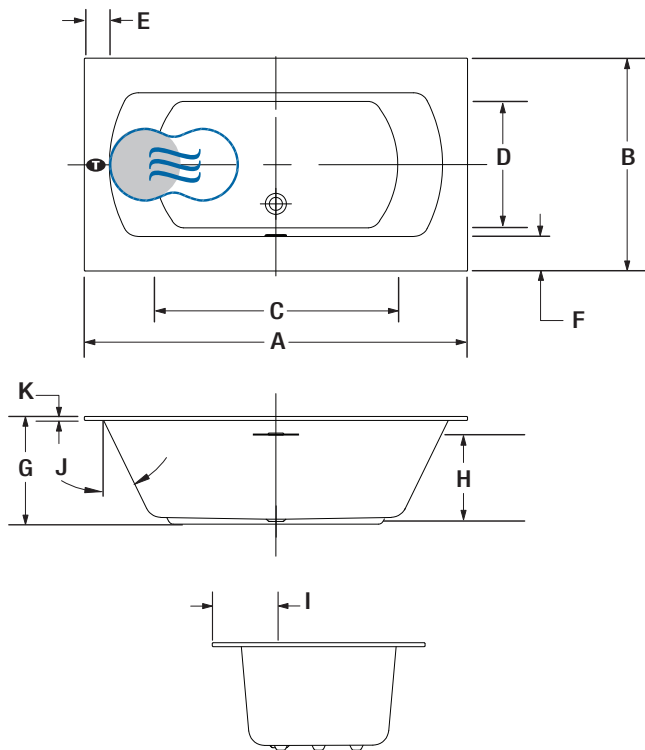

Brass waste & overflow kit** BDRCOB	\$240
Brass waste kit** BDRCB	\$60
16" x 35" Cable driven brass waste & overflow kit BOVERBR	\$240

MONARCH 7240

Statuario Maximus quartz deck and skirt

INSTALLATION

LETTER	DESCRIPTION	MEASURE
A	Total length	72"
B	Total width	40"
C	Bathing well length (at height of jets)	47 1/4"
D	Bathing well width (at height of jets)	24 1/4"
E	Deck width (edges)	4 7/8"
F	Deck width (sides)	6 5/8"
G	Bath height	21"
H	Maximum water level Maximum water level with AromaFlow	16 1/8" 14 1/4"
I	Outside edge to center drain	12 5/8"
J	Slope of backrest	26°
K	Quartz deck height	3/4"

- Turbine position (TMU)
- Indicates heated backrest (TMU)
- Indicates WarmTouchShell® position (TUB)

Don't forget that this model is available in **White only with choice of quartz deck color**. Don't forget to specify the **finish of the integrated waste & overflow**.
 * Standard: Quartz deck with seam. Grand Luxury: one piece Quartz deck.
 ** When ordered with integrated waste & overflow.
 *** When ordering an AromaFlow, an Integrated waste & overflow is mandatory (Included). Specify the finish of the waste.

TECHNICAL SPECIFICATIONS

Hot water supply required	The hot water supply should be 70% or more of the bath's total water capacity.
Turbine	Access to the pump must be at least 18" x 22". Standard connection is 20 A, 120 V, 60 Hz , dedicated line with a Ground-Fault Circuit Interrupter (GFCI). For any additional option, a second line is needed 15 A, 120 V, 60 Hz , dedicated line with a GFCI.
Others	<ul style="list-style-type: none"> - The Geysair® is located on the same side as the heated backrest. It must NOT be relocated. It must be connected to the hot water supply and be accessible (provide access). - Control cannot be installed on the Quartz deck. - Optional tile flange (specify front or back). - The water level will be lower when an AromaFlow is installed.