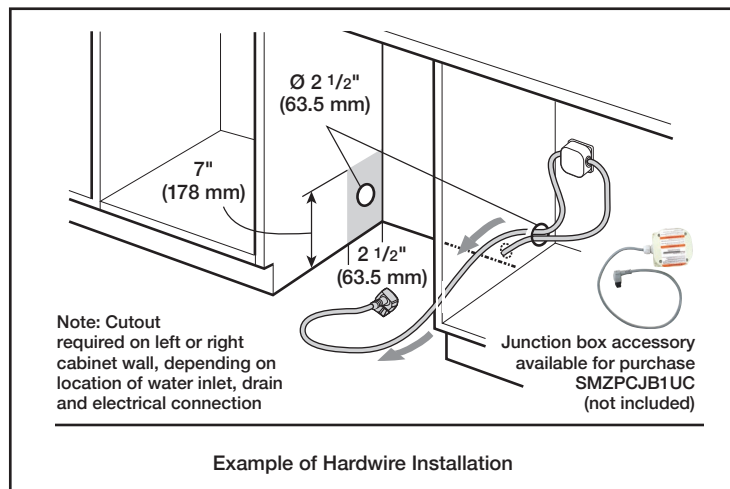

Notes: All height, width and depth dimensions are shown in inches. BSH reserves the absolute and unrestricted right to change product materials and specifications, at any time, without notice. Consult the product's installation instructions for final dimensional data and other details prior to making cutout.

24" Bar Handle Dishwasher

800 Series – Stainless Steel SHX78B75UC

BOSCH

Invented for life

Installation Details

Accessories: To purchase Bosch accessories, cleaners & parts please visit www.bosch-home.com/us/store or call 1-800-944-2904 (Mon to Fri 5 am to 6 pm PST, Sat 6 am to 3 pm PST).