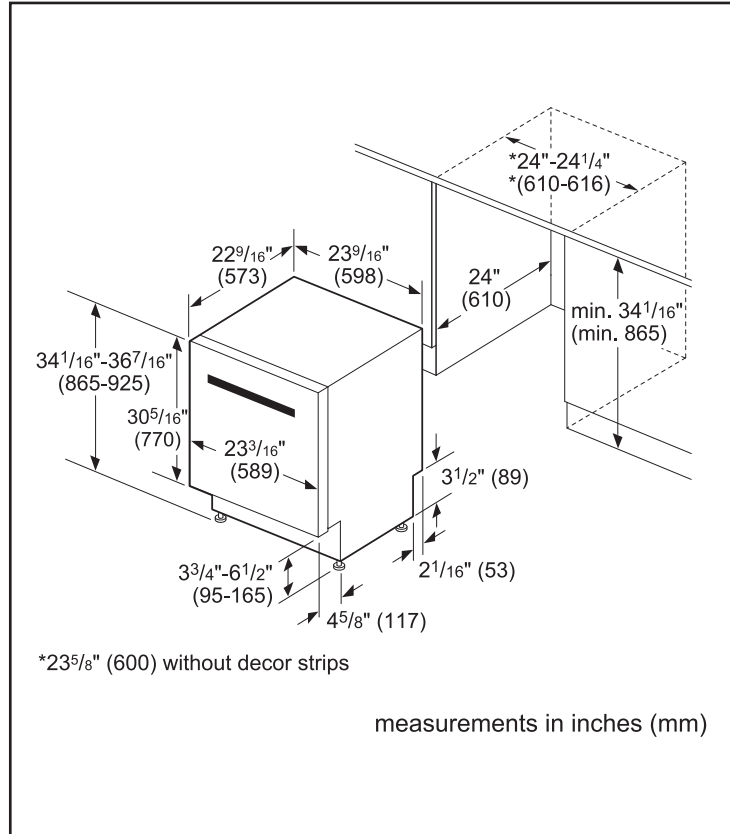

24" Bar Handle Dishwasher

800 Series – Stainless Steel SHX78B75UC

BOSCH

Invented for life

Installation Details

Accessories: To purchase Bosch accessories, cleaners & parts please visit www.bosch-home.com/us/store or call 1-800-944-2904 (Mon to Fri 5 am to 6 pm PST, Sat 6 am to 3 pm PST).

Notes: All height, width and depth dimensions are shown in inches. BSH reserves the absolute and unrestricted right to change product materials and specifications, at any time, without notice. Consult the product's installation instructions for final dimensional data and other details prior to making cutout.

Warranties: Please see Use & Care manual or Bosch website for statement of limited warranty.

For more information on our entire line of products, go to www.bosch-home.com/us or call 1-800-944-2904

© BSH Home Appliances Corporation. All rights reserved. Bosch is a registered trademark of Robert Bosch GmbH.