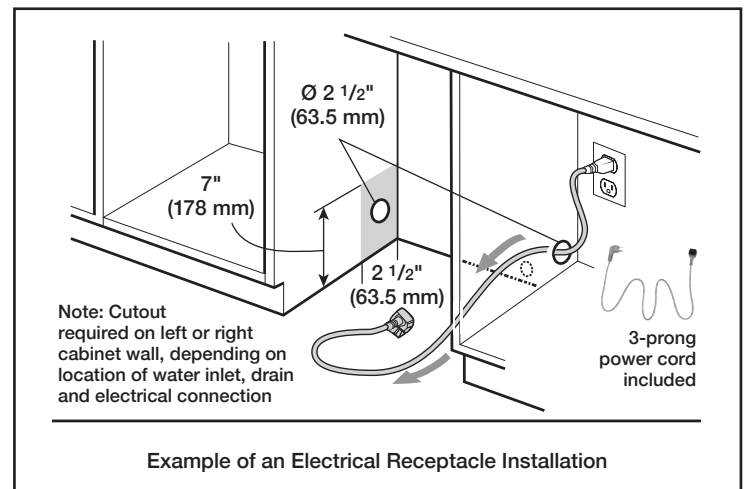

Notes: All height, width and depth dimensions are shown in inches. BSH reserves the absolute and unrestricted right to change product materials and specifications, at any time, without notice. Consult the product's installation instructions for final dimensional data and other details prior to making cutout.

24" Bar Handle Dishwasher

800 Series – Stainless Steel SHX78B75UC

BOSCH

Invented for life

Installation Details

Accessories: To purchase Bosch accessories, cleaners & parts please visit www.bosch-home.com/us/store or call 1-800-944-2904 (Mon to Fri 5 am to 6 pm PST, Sat 6 am to 3 pm PST).