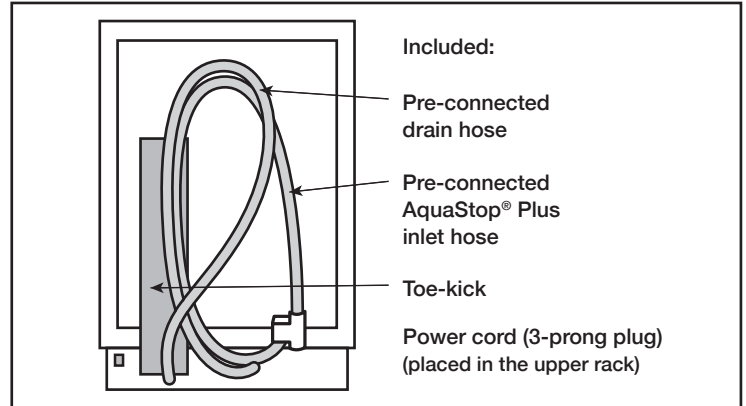

Notes: All height, width and depth dimensions are shown in inches. BSH reserves the absolute and unrestricted right to change product materials and specifications, at any time, without notice. Consult the product's installation instructions for final dimensional data and other details prior to making cutout.

24" Bar Handle Dishwasher

800 Series – Stainless Steel SHX78B75UC

BOSCH

Invented for life

Installation Details

Accessories: To purchase Bosch accessories, cleaners & parts please visit www.bosch-home.com/us/store or call 1-800-944-2904 (Mon to Fri 5 am to 6 pm PST, Sat 6 am to 3 pm PST).