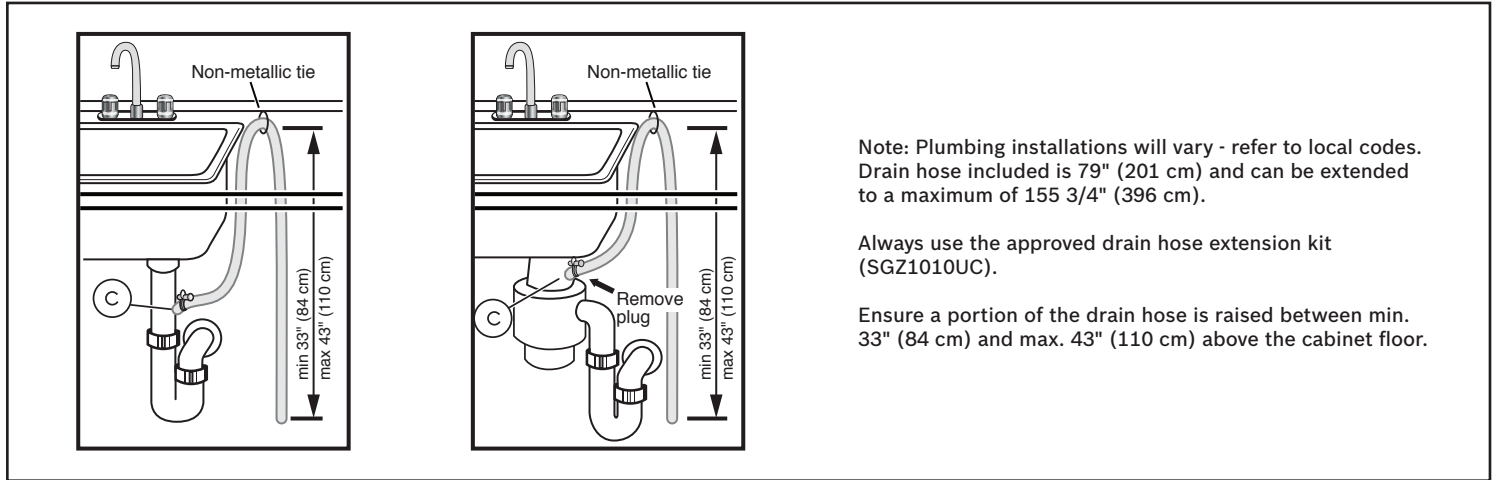

Notes: All height, width and depth dimensions are shown in inches. BSH reserves the absolute and unrestricted right to change product materials and specifications, at any time, without notice. Consult the product's installation instructions for final dimensional data and other details prior to making cutout.

24" Bar Handle Dishwasher

800 Series – Stainless Steel SHX78B75UC

BOSCH

Invented for life

Installation Details

Accessories: To purchase Bosch accessories, cleaners & parts please visit www.bosch-home.com/us/store or call 1-800-944-2904 (Mon to Fri 5 am to 6 pm PST, Sat 6 am to 3 pm PST).