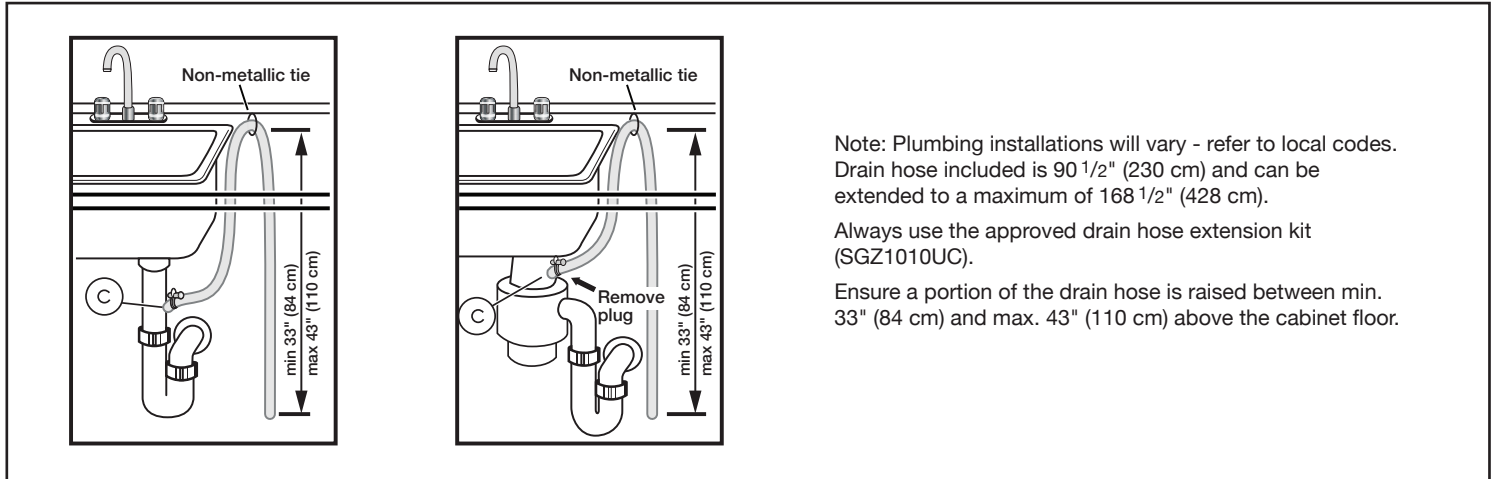

Notes: All height, width and depth dimensions are shown in inches. BSH reserves the absolute and unrestricted right to change product materials and specifications, at any time, without notice. Consult the product's installation instructions for final dimensional data and other details prior to making cutout.

24" Recessed Handle Dishwasher

100 Series – White SHE3AEM2N

BOSCH

Invented for life

Installation Details

Accessories: To purchase Bosch accessories, cleaners & parts please visit www.bosch-home.com/us/store or call 1-800-944-2904 (Mon to Fri 5 am to 6 pm PST, Sat 6 am to 3 pm PST).