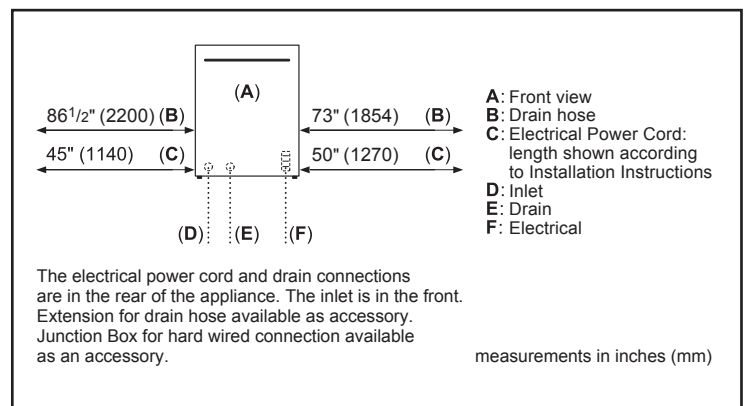

24" Recessed Handle Dishwasher

100 Series – White SHE3AEM2N

Installation Details

Accessories: To purchase Bosch accessories, cleaners & parts please visit www.bosch-home.com/us/store or call 1-800-944-2904 (Mon to Fri 5 am to 6 pm PST, Sat 6 am to 3 pm PST).

Notes: All height, width and depth dimensions are shown in inches. BSH reserves the absolute and unrestricted right to change product materials and specifications, at any time, without notice. Consult the product's installation instructions for final dimensional data and other details prior to making cutout.

Warranties: Please see Use & Care manual or Bosch website for statement of limited warranty.

For more information on our entire line of products, go to www.bosch-home.com/us or call 1-800-944-2904

© BSH Home Appliances Corporation. All rights reserved. Bosch is a registered trademark of Robert Bosch GmbH.