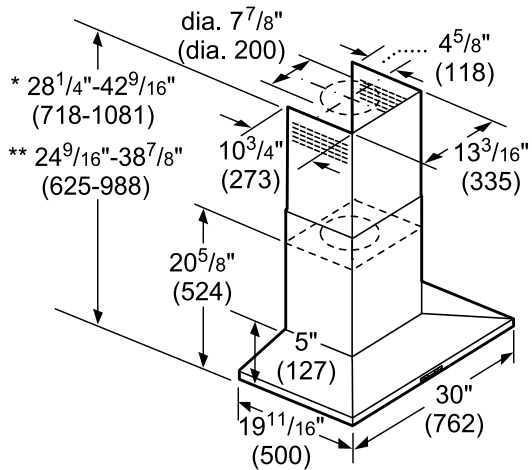

Notes: All height, width and depth dimensions are shown in inches. BSH reserves the absolute and unrestricted right to change product materials and specifications, at any time, without notice. Consult the product's installation instructions for final dimensional data and other details prior to making cutout.

30" Pyramid Canopy Chimney Hood

300 Series – Stainless Steel HCP30E52UC

BOSCH
Invented for life

Installation Details

- * Recirculating installation
- ** Installation with exhaust air duct

Installation height above cooking surface:
24"-34" (610 mm-864 mm) for electric
27"-34" (686 mm-864 mm) for gas