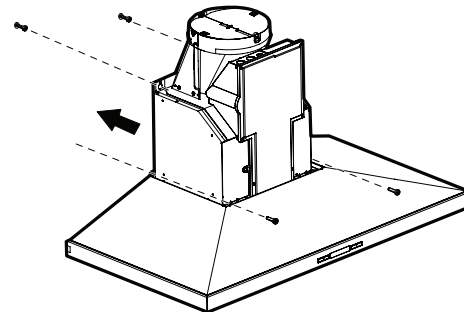

Accessories: To purchase Bosch accessories, cleaners & parts please visit www.bosch-home.com/us/store or call 1-800-944-2904 (Mon to Fri 5 am to 6 pm PST, Sat 6 am to 3 pm PST).

Notes: All height, width and depth dimensions are shown in inches. BSH reserves the absolute and unrestricted right to change product materials and specifications, at any time, without notice. Consult the product's installation instructions for final dimensional data and other details prior to making cutout.

Warranties: Please see Use & Care manual or Bosch website for statement of limited warranty.

For more information on our entire line of products, go to www.bosch-home.com/us or call 1-800-944-2904

© BSH Home Appliances Corporation. All rights reserved. Bosch is a registered trademark of Robert Bosch GmbH.