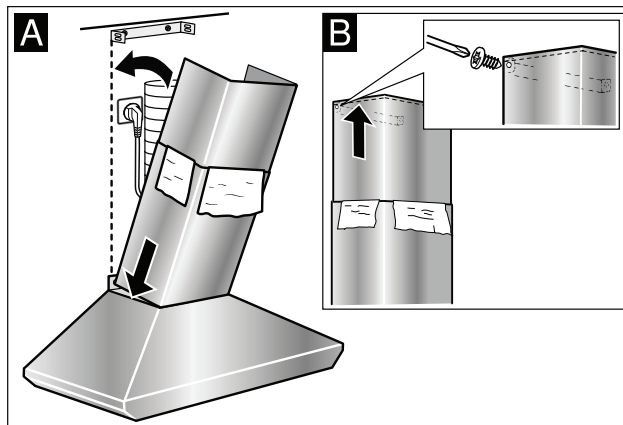

- A Lower flue duct
- B Upper flue duct