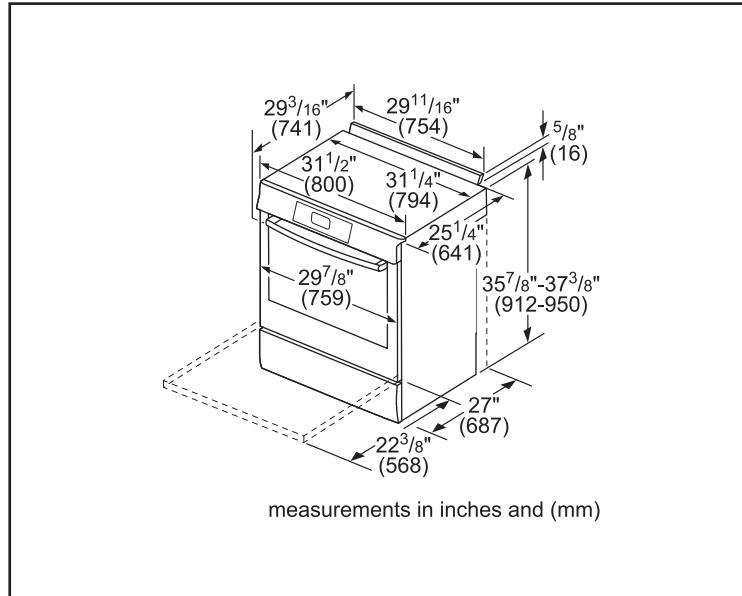

30" Gas Slide-in Range

Benchmark® Series – Stainless Steel HGIP056UC

Installation Details

Accessories: To purchase Bosch accessories, cleaners & parts please visit www.bosch-home.com/us/store or call 1-800-944-2904 (Mon to Fri 5 am to 6 pm PST, Sat 6 am to 3 pm PST).

Notes: All height, width and depth dimensions are shown in inches. BSH reserves the absolute and unrestricted right to change product materials and specifications, at any time, without notice. Consult the product's installation instructions for final dimensional data and other details prior to making cutout.

Warranties: Please see Use & Care manual or Bosch website for statement of limited warranty.

For more information on our entire line of products, go to www.bosch-home.com/us or call 1-800-944-2904

© BSH Home Appliances Corporation. All rights reserved. Bosch is a registered trademark of Robert Bosch GmbH.