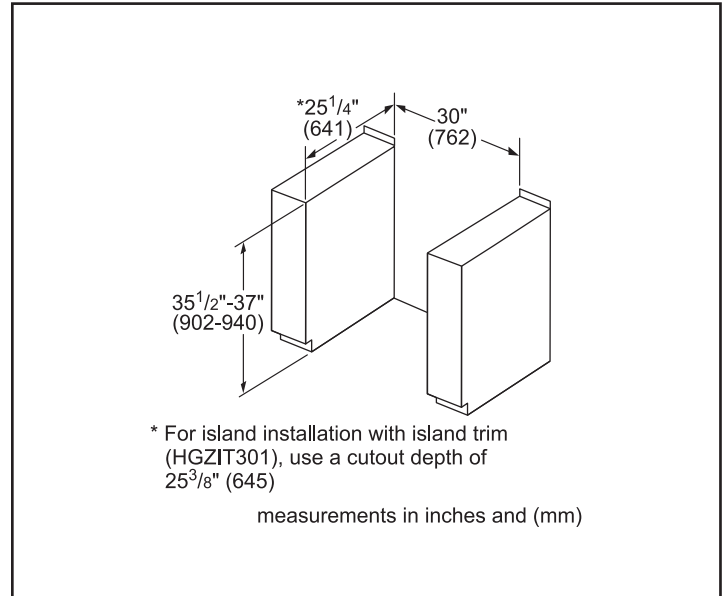

30" Gas Slide-in Range

Benchmark® Series – Stainless Steel HGIP056UC

Installation Details

Accessories: To purchase Bosch accessories, cleaners & parts please visit www.bosch-home.com/us/store or call 1-800-944-2904 (Mon to Fri 5 am to 6 pm PST, Sat 6 am to 3 pm PST).

Notes: All height, width and depth dimensions are shown in inches. BSH reserves the absolute and unrestricted right to change product materials and specifications, at any time, without notice. Consult the product's installation instructions for final dimensional data and other details prior to making cutout.

Warranties: Please see Use & Care manual or Bosch website for statement of limited warranty.

For more information on our entire line of products, go to www.bosch-home.com/us or call 1-800-944-2904

© BSH Home Appliances Corporation. All rights reserved. Bosch is a registered trademark of Robert Bosch GmbH.