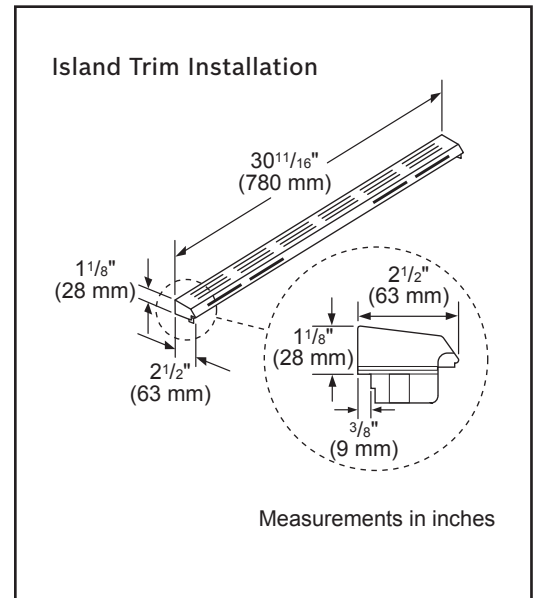

30" Gas Slide-in Range

Benchmark® Series – Stainless Steel HGIP056UC

Installation Details

Accessories: To purchase Bosch accessories, cleaners & parts please visit www.bosch-home.com/us/store or call 1-800-944-2904 (Mon to Fri 5 am to 6 pm PST, Sat 6 am to 3 pm PST).

Notes: All height, width and depth dimensions are shown in inches. BSH reserves the absolute and unrestricted right to change product materials and specifications, at any time, without notice. Consult the product's installation instructions for final dimensional data and other details prior to making cutout.

Warranties: Please see Use & Care manual or Bosch website for statement of limited warranty.

For more information on our entire line of products, go to www.bosch-home.com/us or call 1-800-944-2904

© BSH Home Appliances Corporation. All rights reserved. Bosch is a registered trademark of Robert Bosch GmbH.