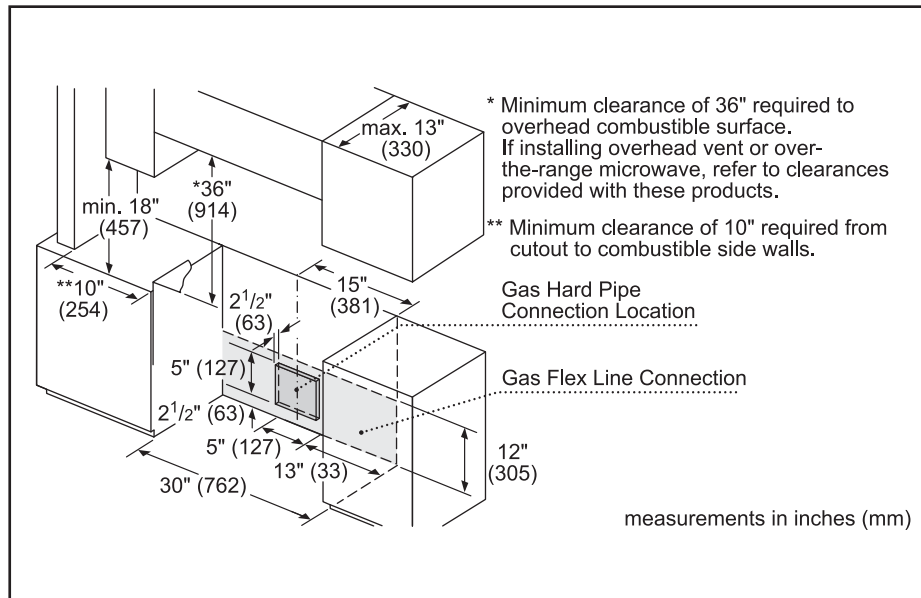

30" Gas Slide-in Range

Benchmark® Series – Stainless Steel HGIP056UC

Installation Details

Accessories: To purchase Bosch accessories, cleaners & parts please visit www.bosch-home.com/us/store or call 1-800-944-2904 (Mon to Fri 5 am to 6 pm PST, Sat 6 am to 3 pm PST).

Notes: All height, width and depth dimensions are shown in inches. BSH reserves the absolute and unrestricted right to change product materials and specifications, at any time, without notice. Consult the product's installation instructions for final dimensional data and other details prior to making cutout.

Warranties: Please see Use & Care manual or Bosch website for statement of limited warranty.

For more information on our entire line of products, go to www.bosch-home.com/us or call 1-800-944-2904

© BSH Home Appliances Corporation. All rights reserved. Bosch is a registered trademark of Robert Bosch GmbH.