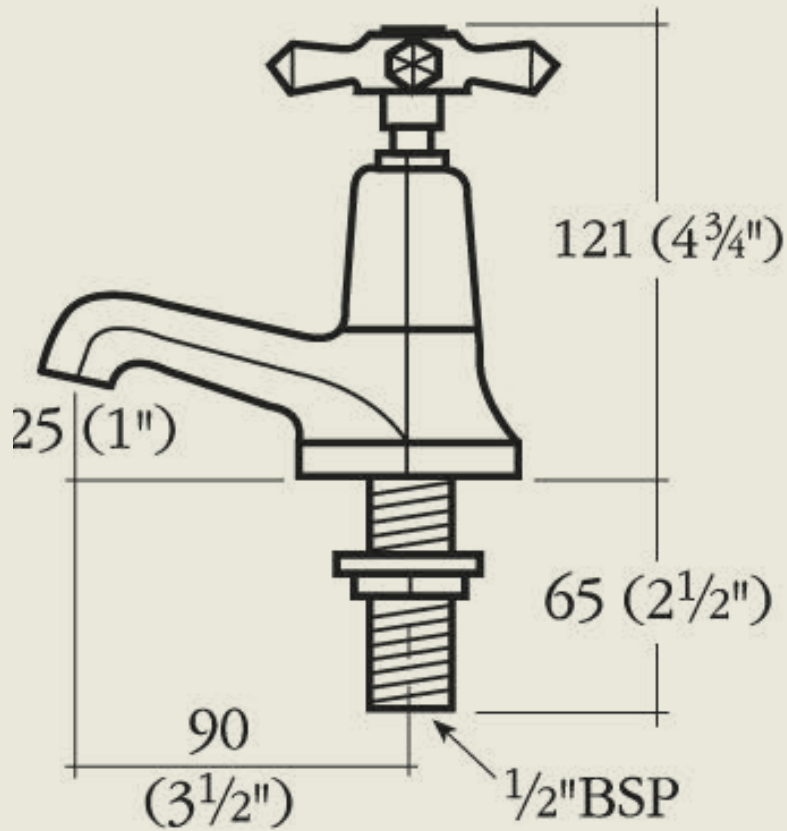

BY APPOINTMENT TO
HER MAJESTY QUEEN ELIZABETH II
MANUFACTURER OF KITCHEN & BATHROOM TAPS & MIXERS
BARBER WILSONS & CO. LTD.
LONDON

LONDON

BARBER WILSONS & CO

EST. 1905

Model No. MC2123

Internals Standard-3/4 turn ceramic cartridge
Optional compression cartridge available