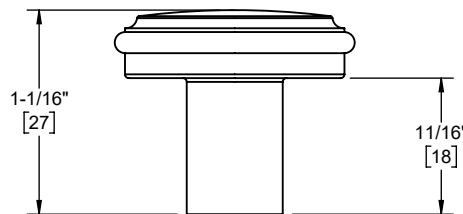

Features

- Over 28 finishes including 13 PVD finishes
- All brass construction
- Includes all mounting hardware

Codes/Standards

Product meets or exceeds the following:

- None applicable

Dimensions are inches, rounded to 1/16"
[Dimensions in brackets are mm, rounded to 1mm]