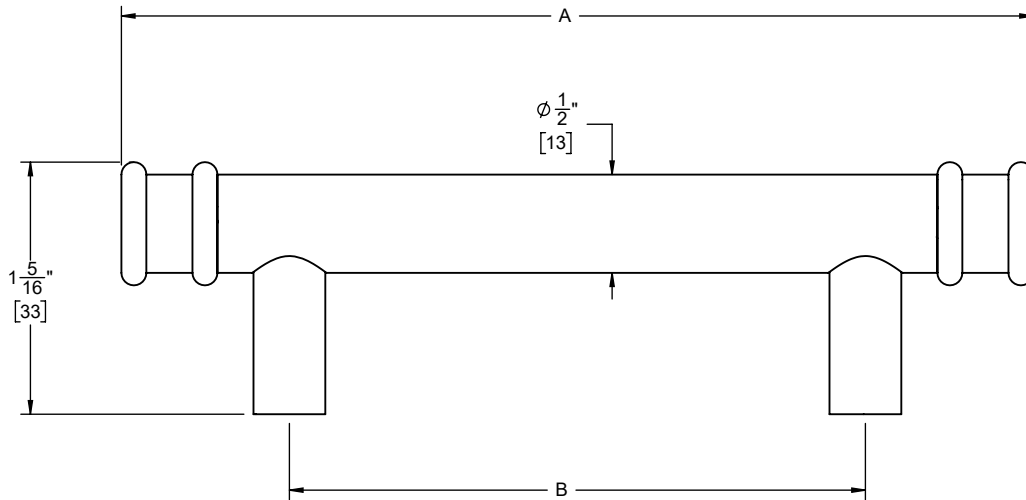

California Faucets®

CHRISTOPHERGRUBB Collection

Trousdale™

Cabinet Pull

Features

- Available in 28 finishes including 13 PVD finishes
- All brass construction
- Mounting hardware included

- 9482-C1-3.0
- 9482-C1-3.5
- 9482-C1-4.0
- 9482-C1-6.0
- 9482-C1-8.0

9482-C1-3.0 shown

Codes/Standards

Product meets or exceeds the following:

- None applicable

SKU	A	B
9482-C1-3.0	4 ³ / ₄ " [121]	3" [76]
9482-C1-3.5	5 ¹ / ₄ " [133]	3 ¹ / ₂ " [89]
9482-C1-4.0	5 ³ / ₄ " [146]	4" [102]
9482-C1-6.0	7 ³ / ₄ " [197]	6" [152]
9482-C1-8.0	9 ³ / ₄ " [248]	8" [203]

Dimensions are inches, rounded to 1/16"
[Dimensions in brackets are mm, rounded to 1mm]

Specifications subject to change without notice