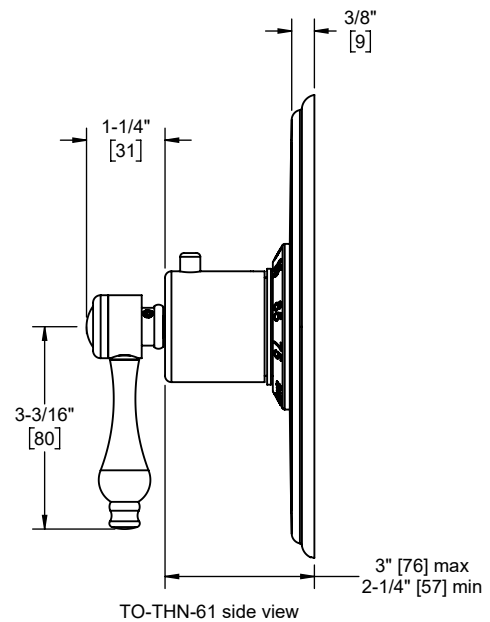

**TO-THN-61  
TO-THN-61XD**

TO-THN-61 shown

**Codes/Standards Applicable**

Product meets or exceeds the following:

- ASME A112.18.1/CSA B125.1
- ASSE 1016
- ADA compliant (with lever handles)

TO-THN-61 front view

TO-THN-61 side view

TO-THN-61XD front view

TO-THN-61XD side view

Specifications subject to change without notice

Dimensions are inches, rounded to 1/16"  
[Dimensions in brackets are mm, rounded to 1mm]