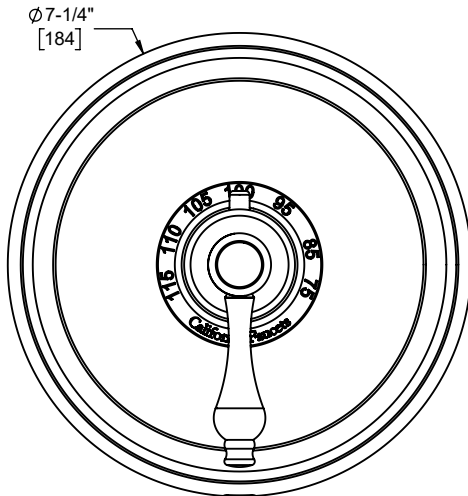

California Faucets®

**Salinas™**

Styletherm® Trim Only

**Features**

- Available in 27 finishes including 12 PVD finishes
- All brass construction
- 100° F safety stop button with manual override
- Engraved brass temperature ring
- Separate volume control required

**TO-THN-61  
TO-THN-61XD**

TO-THN-61 shown

**Codes/Standards Applicable**

Product meets or exceeds the following:

- ASME A112.18.1/CSA B125.1
- ASSE 1016
- ADA compliant (with lever handles)

TO-THN-61 front view

TO-THN-61 side view

TO-THN-61XD front view

TO-THN-61XD side view

Specifications subject to change without notice

Dimensions are inches, rounded to 1/16"  
[Dimensions in brackets are mm, rounded to 1mm]