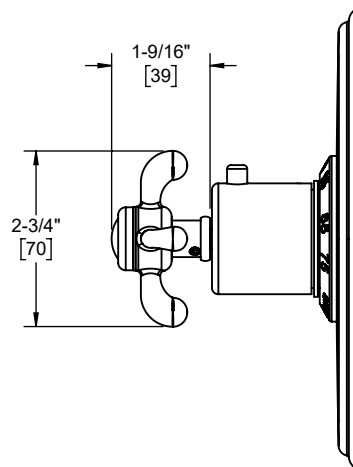

**TO-THN-61  
TO-THN-61XD**

TO-THN-61 shown

**Codes/Standards Applicable**

Product meets or exceeds the following:

- ASME A112.18.1/CSA B125.1
- ASSE 1016
- ADA compliant (with lever handles)

TO-THN-61 front view

TO-THN-61 side view

TO-THN-61XD front view

TO-THN-61XD side view

Specifications subject to change without notice

Dimensions are inches, rounded to 1/16"  
[Dimensions in brackets are mm, rounded to 1mm]