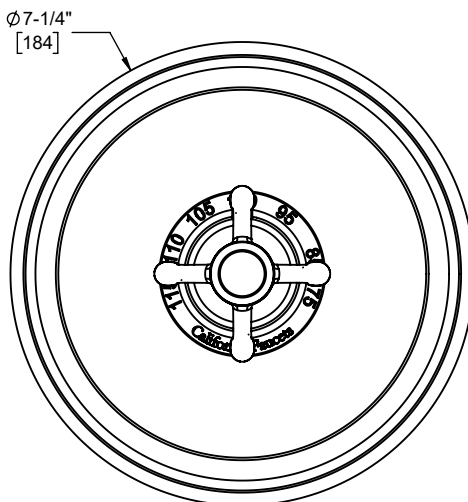

California Faucets®

**Salinas™**

Styletherm® Trim Only

**Features**

- Available in 27 finishes including 12 PVD finishes
- All brass construction
- 100° F safety stop button with manual override
- Engraved brass temperature ring
- Separate volume control required

**TO-THN-61  
TO-THN-61XD**

TO-THN-61 shown

**Codes/Standards Applicable**

Product meets or exceeds the following:

- ASME A112.18.1/CSA B125.1
- ASSE 1016
- ADA compliant (with lever handles)

TO-THN-61 front view

TO-THN-61 side view

TO-THN-61XD front view

TO-THN-61XD side view

Specifications subject to change without notice

Dimensions are inches, rounded to 1/16"  
[Dimensions in brackets are mm, rounded to 1mm]