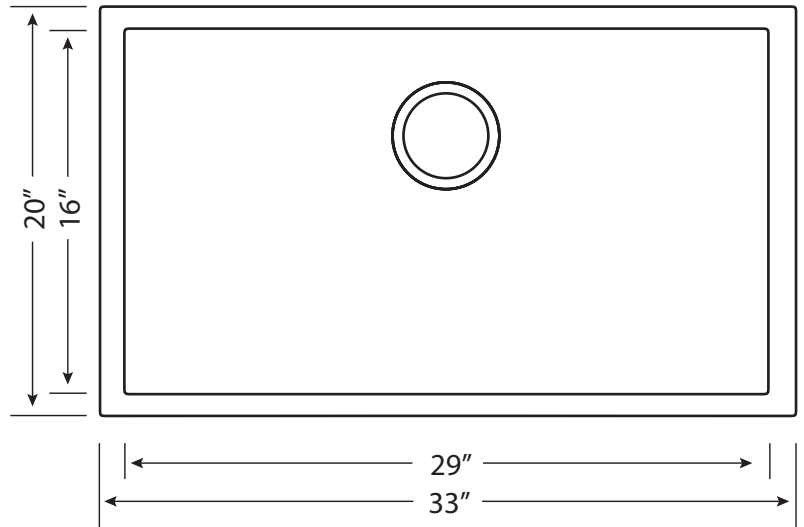

CECO

www.cecossinks.com

20-284-5.5-UM

20-284-5.5-UM

Stainless Steel

Square Corner Single Bowl Undermount

Overall Size: 33" x 20" x 5.5"

Bowl Size: 29" x 16" x 5.5"

3 1/2" Drain

Material: T-304 Stainless Steel 18 Gauge

Stone Guard Undercoated

Satin Finish

Under Counter Installation

Template and Fastener Clips Included

Sink Weight: 35 lbs.

20-284-5.5-UM-ST