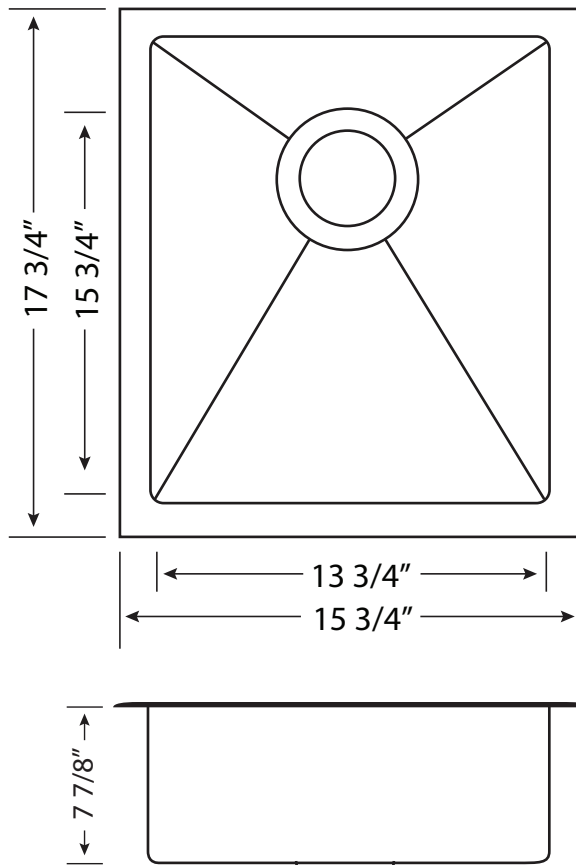

424-HC-UM

Stainless Steel

Hand Crafted Undermount

Overall Size: 15-3/4" x 17-3/4" x 7-7/8"

Bowl Size: 13-3/4" x 15-3/4" x 7 7/8"

Material: T-304 Stainless Steel 18 Gauge

Stone Guard Undercoated

Satin Finish

Template and Fastener Clips Included

Sink Weight: 25 lbs.

424-HC-UM-ST

CE-28B Basic Strainer

Accessories Sold Separately