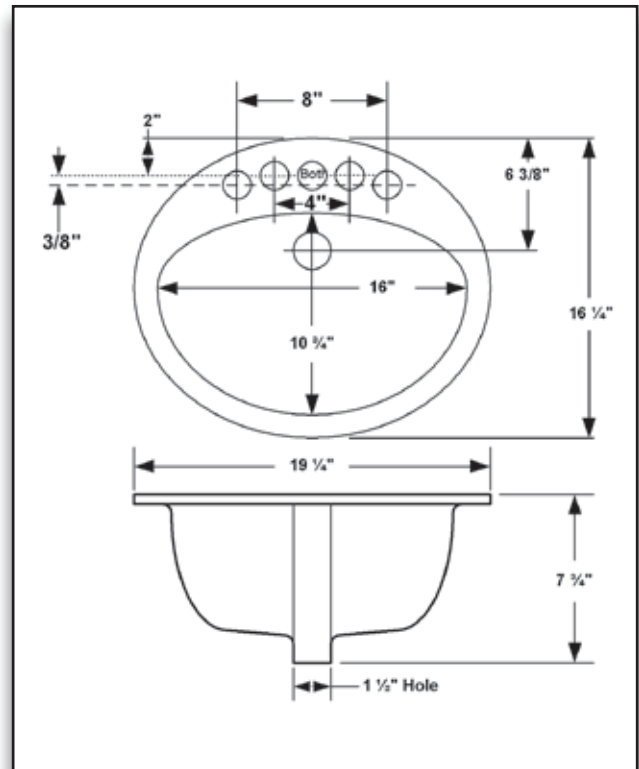

19 1/4" x 16 1/4" Oval Lavatory
 Tile, Metal Rim or Undercounter Mount
 Available in 4" or 8" Center Set

Accessories (Sold Separately)
 R1916 Mounting Rim
 UM 25 Undermount Kit

Cat. No.	Size	Center Set	Ship Wt.
578	19 1/4" x 16 1/4"	4"	35 lbs.
578	19 1/4" x 16 1/4"	8"	35 lbs.