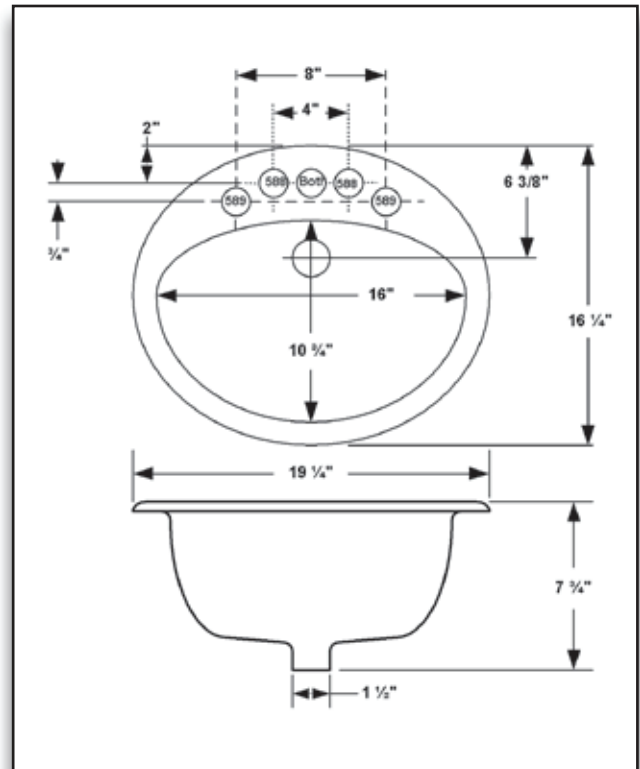

19 1/4" x 16 1/4" Oval Lavatory  
Self Rimming

Cat. No.	Size	Center Set	Ship Wt.
588	19 1/4" x 16 1/4"	4"	40 lbs.
589	19 1/4" x 16 1/4"	8"	40 lbs.

ACID RESISTANT ENAMEL ON CAST IRON  
\*Rough-in dimensions may vary 1/4"