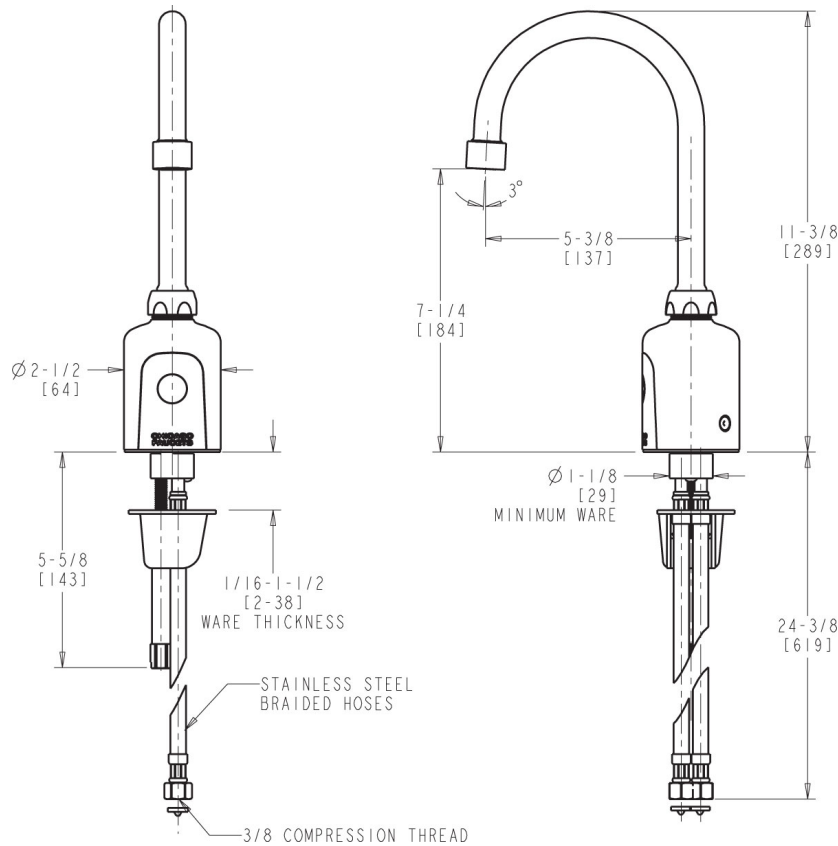

Architect/Engineer Specification

Chicago Faucets No. 116.213.AB.1, HyTronic electronic faucet with dual-beam infrared sensor, chrome plated. Rigid/swing gooseneck spout, 5-1/4" center-to-center. 0.5 GPM (1.9 L/min) vandal-proof, non-aerating spray. Includes optional 1.5 GPM (5.7 L/min) insert. Dual supply for hot and cold water service. 6-volt lithium CRP2 battery included. Stainless steel hoses included. Concealed, internal temperature control mixer. Multiple field-adjustable modes and ranges. Compatible with Chicago Faucets Commander™ handheld programming unit. ECAST® construction with less than 0.25% lead content by weighted average. CALGreen compliant. This product meets ADA ANSI/ICC A117.1 requirements and is tested and certified to industry standards: ASME A112.18.1/CSA B125.1, Certified to NSF/ANSI 61, Section 9 by CSA, California Health and Safety Code 116875 (AB1953-2006), Vermont Bill S.152, NSF/ANSI 372 Low Lead Content, and California Green Building Standards Code (CALGreen).