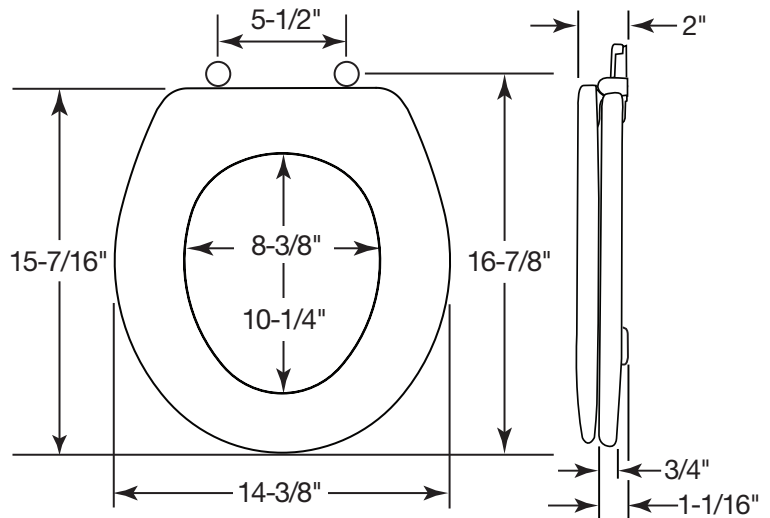

DIMENSIONS:

PLASTIC EASY•CLEAN & CHANGE® HINGES