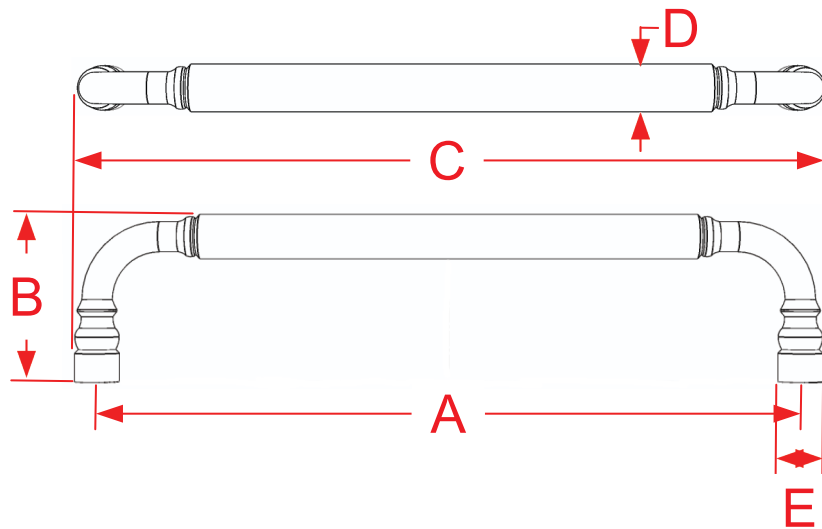

266 Series Cabinet Pulls

Finishes for Life
TARNISH-FREE GUARANTEE

	A	B	C	D	E
Part #	Center to Center	Projection	Overall	Diameter	Base
266	12.0000"	2.8125"	12.7500"	0.7500"	0.7500"

Manufacturing Fine Architectural Hardware
in the USA Since 1927