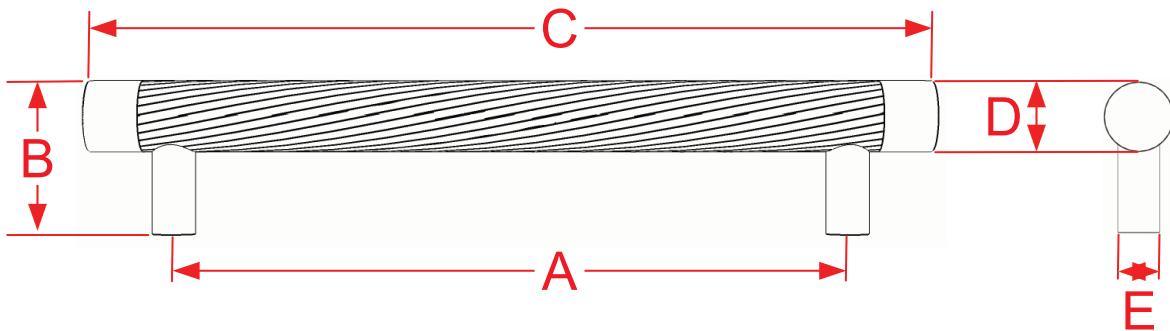

567 Series Cabinet Door & Appliance Pulls

Finishes for Life
FINISH-FREE GUARANTEE

	A	B	C	D	E
Part #	Center to Center	Projection	Overall	Diameter	Base
567	10.0000"	2.2500"	14.0000"	1.0000"	0.6250"
Custom Sizing Available					