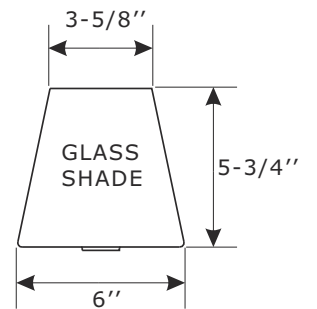

You will need 3 Candelabra bulbs 60 Watts recommended, Use LED bulbs for Extended use. Bulb not included