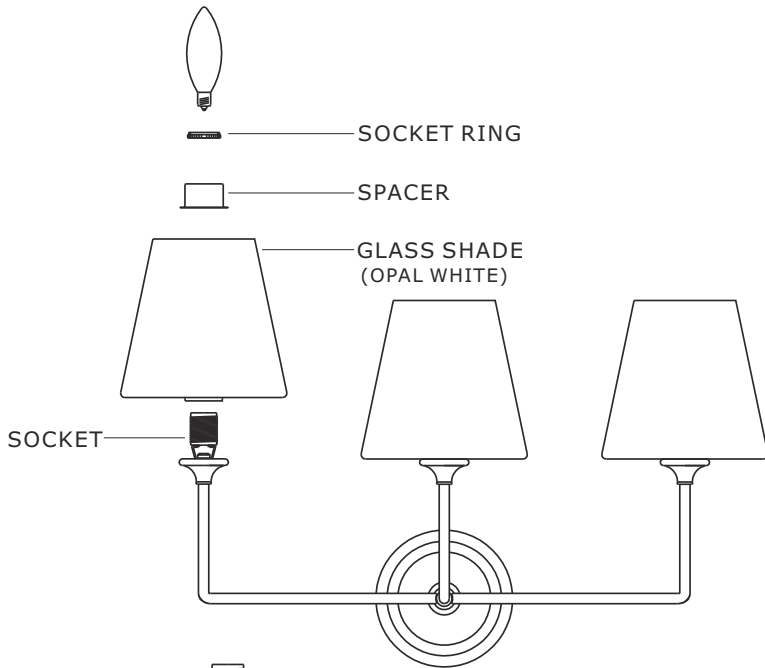

CRYSTORAMA

1958

95 Cantiague Rock Road, Westbury, NY 11590 • toll free: 1.800.888.4470 fax: 516.931.1254 • info@crystorama.com • www.crystorama.com

MODEL#: 2443-OP-VG ASSEMBLY AND DRESSING INSTRUCTIONS

WARNING:

Electrical Danger Turn Power off

All electrical components must be installed by a licensed electrician in accordance with the National Electric Code and the appropriate local electrical codes.

You will need 3 Candelabra bulbs 60 Watts recommended, Use LED bulbs for Extended use. Bulb not included