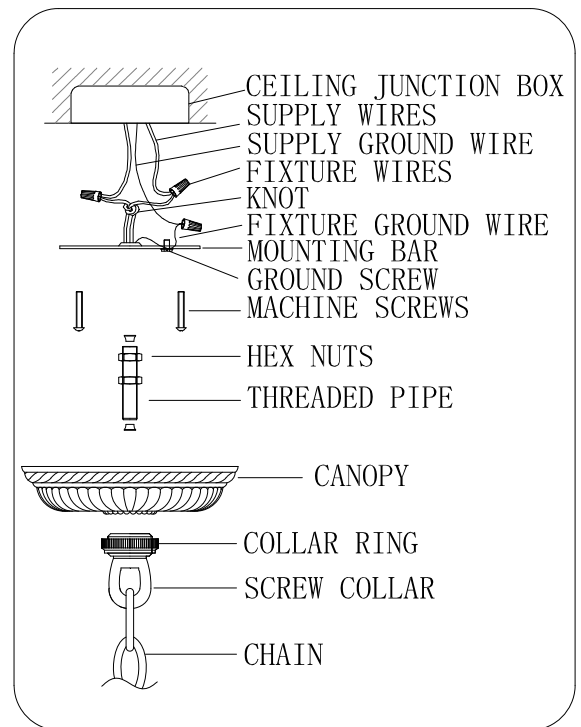

## MODEL#:5013-EB-CL-MWP ASSEMBLY AND DRESSING INSTRUCTIONS

All electrical components must be installed by a licensed electrician in accordance with the National Electric Code and the appropriate local electrical codes.

  
 You will need 3 - Cand.Bulb  
 40 Watts Recommended  
 60Watts Max  
 Bulb not included

A=  (1X63mm Pendant+1X14mm Jewels)\*9pcs

B=  (1X30mm Pendant+1X14mm Jewels)\*1pcs