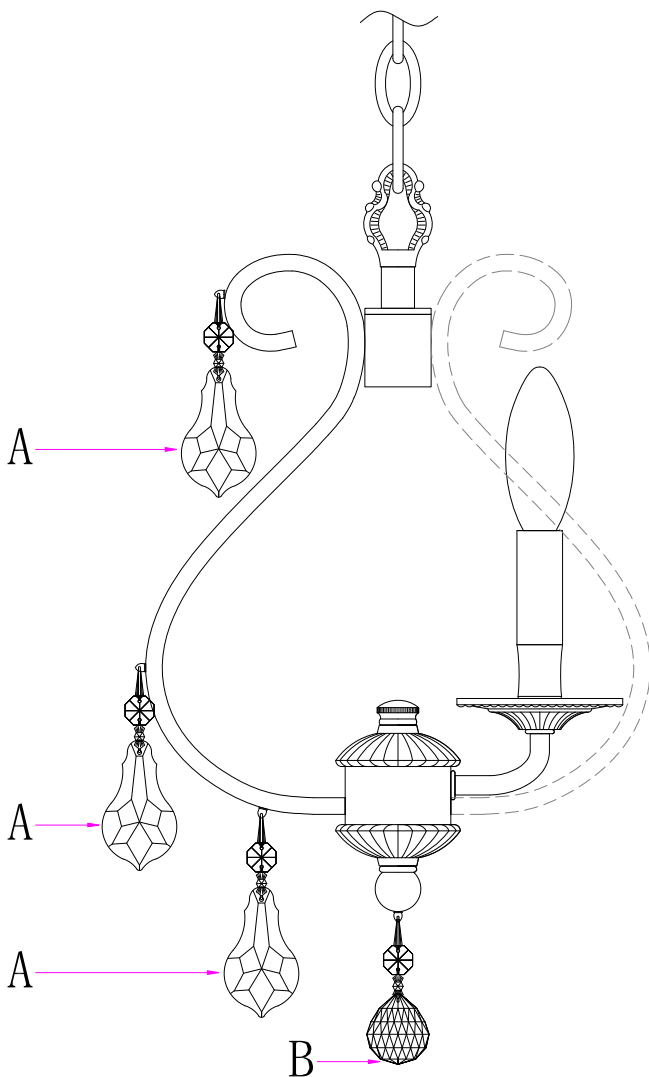

## MODEL#:5013-EB-CL-MWP ASSEMBLY AND DRESSING INSTRUCTIONS

All electrical components must be installed by a licensed electrician in accordance with the National Electric Code and the appropriate local electrical codes.

  
 You will need 3 - Cand.Bulb  
 40 Watts Recommended  
 60Watts Max  
 Bulb not included

A=  (1X63mm Pendant+1X14mm Jewels)\*9pcs

B=  (1X30mm Pendant+1X14mm Jewels)\*1pcs