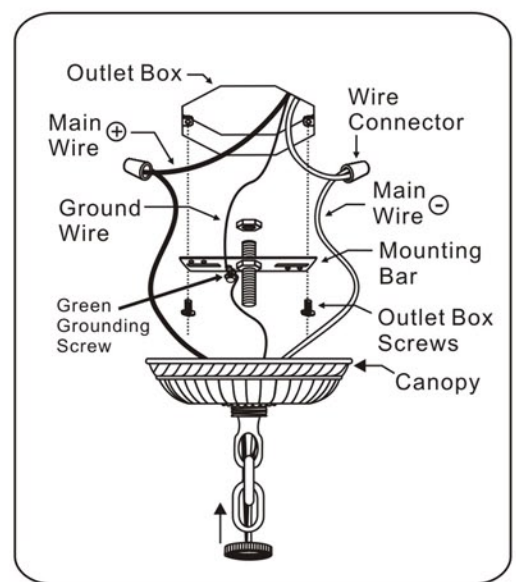

All electrical components must be installed by a licensed electrician in accordance with the National Electric Code and the appropriate local electrical codes.

You will need 4 - Cand. Bulb
40 Watts Recommended
60 Watts Max
Bulb not included.

A =  (14mm+63mm) * 20sets

B =  (14mm*3+40mm) * 1pc