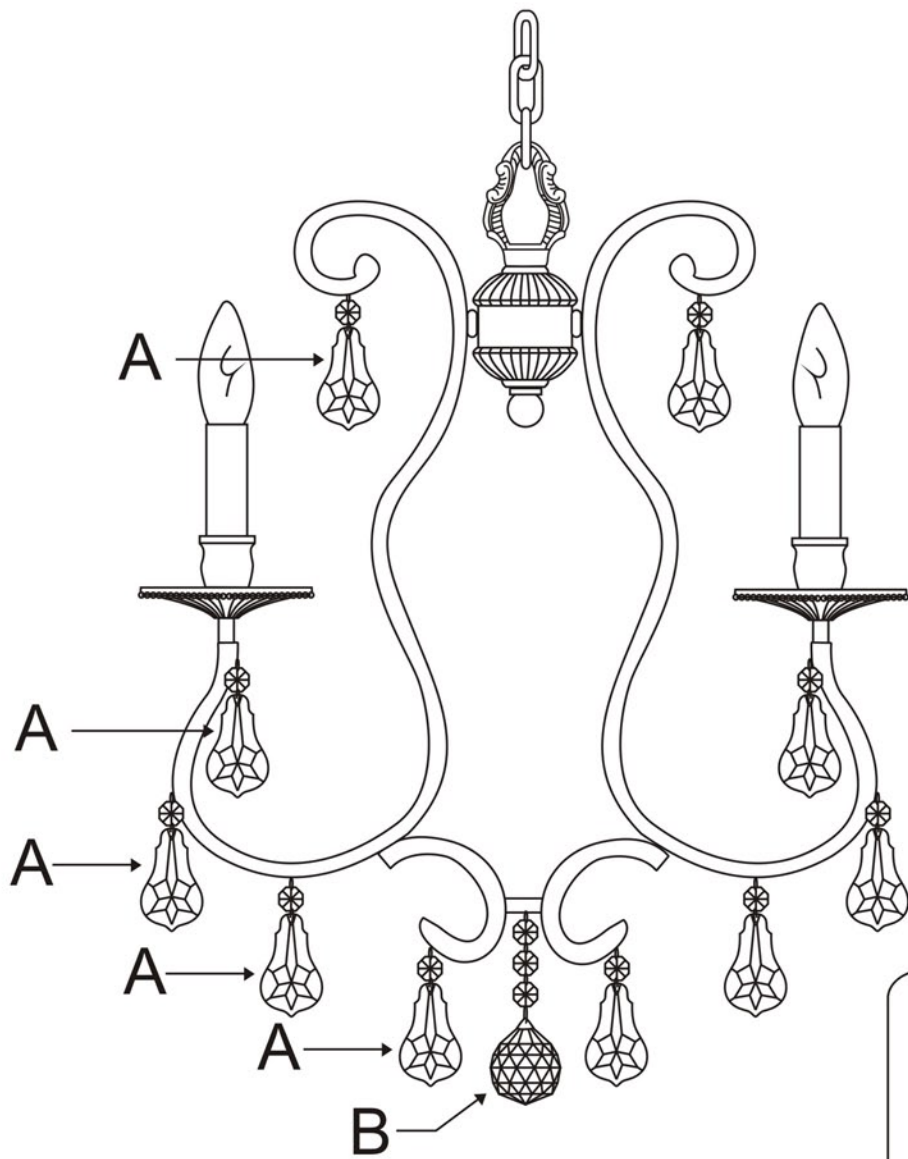

CRYST RAMA

1958

95 Cantiague Rock Road, Westbury NY 11590

ph: 516.931.9090 fax: 516.931.1254

info@crystorama.com www.crystorama.com

MODEL#: 5014 ASSEMBLY AND DRESSING INSTRUCTIONS

WARNING:

Electrical Danger Turn Power Off

A =  (14mm+63mm) * 20sets

B =  (14mm*3+40mm) * 1pc