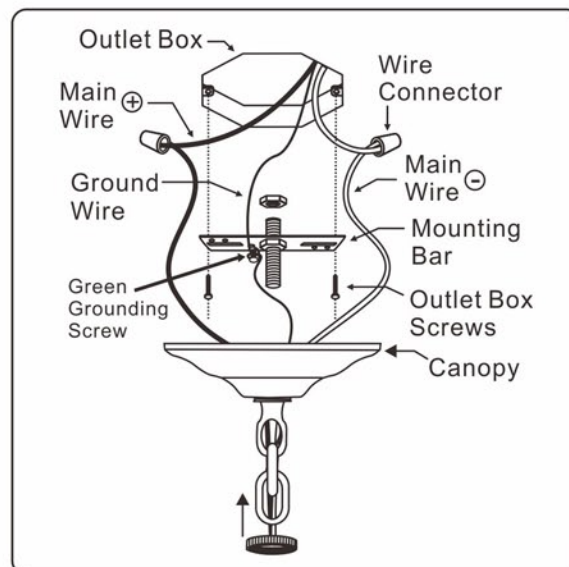

Electrical Danger

Turn Power Off

All electrical components must be installed by a licensed electrician in accordance with the National Electric Code and the appropriate local electrical codes.

1 Bbobèche With (5)"A" Trim

The Bbobèche With (4)"B" Trim

A=  (14mm+38mm)x25 sets

B=  (14mm+50mm)x8 sets

C=  (14mm+30mm)x1 set

You will need 4 - Cand. Bulb
40 Watts Recommended
60 Watts Max
Bulb not included.