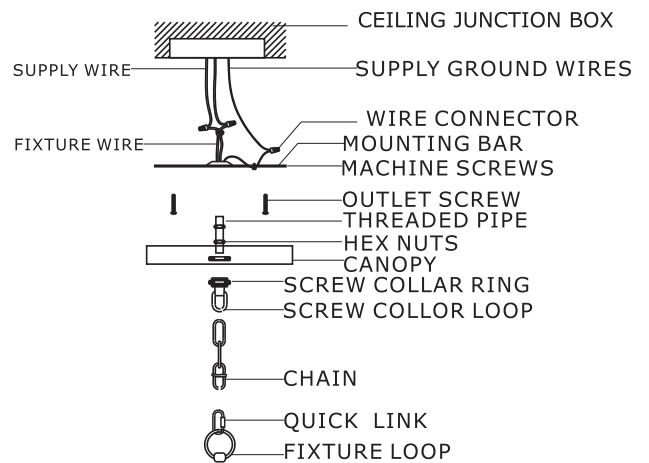

## ASSEMBLY AND DRESSING INSTRUCTIONS

WARNING

Electrical Danger Turn Power off

All electrical components must be installed by a licensed electrician in accordance with the National Electric Code and the appropriate local electrical codes

You will need 9 Candelabra bulbs. 40 Watts recommended 60 Watts max. Bulb not included.

DROPS A = (10MM ROUND BALL 2PCS + 3" CRYSTAL BALL) X 1 SETS

2016/06