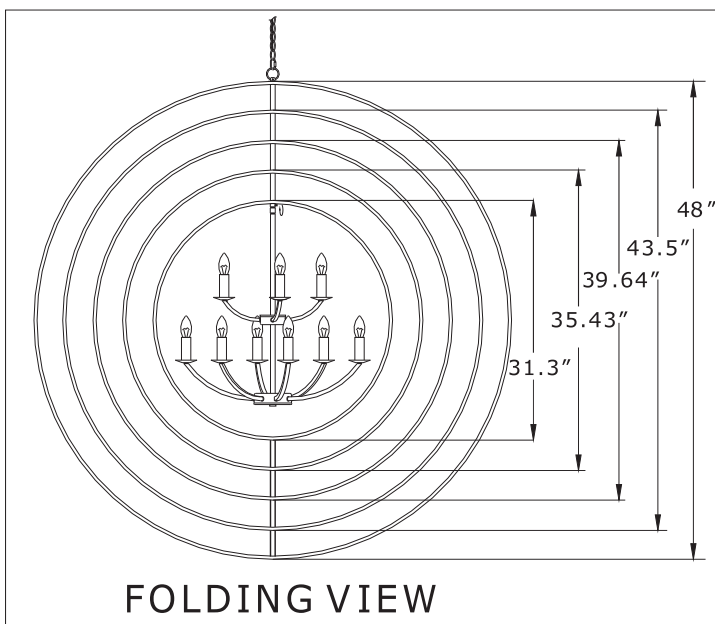

You will need 9 Candelabra bulbs. 40 Watts recommended 60 Watts max. Bulb not included.

DROPS A = (10MM ROUND BALL 2PCS + 3" CRYSTAL BALL) X 1 SETS

2016/06