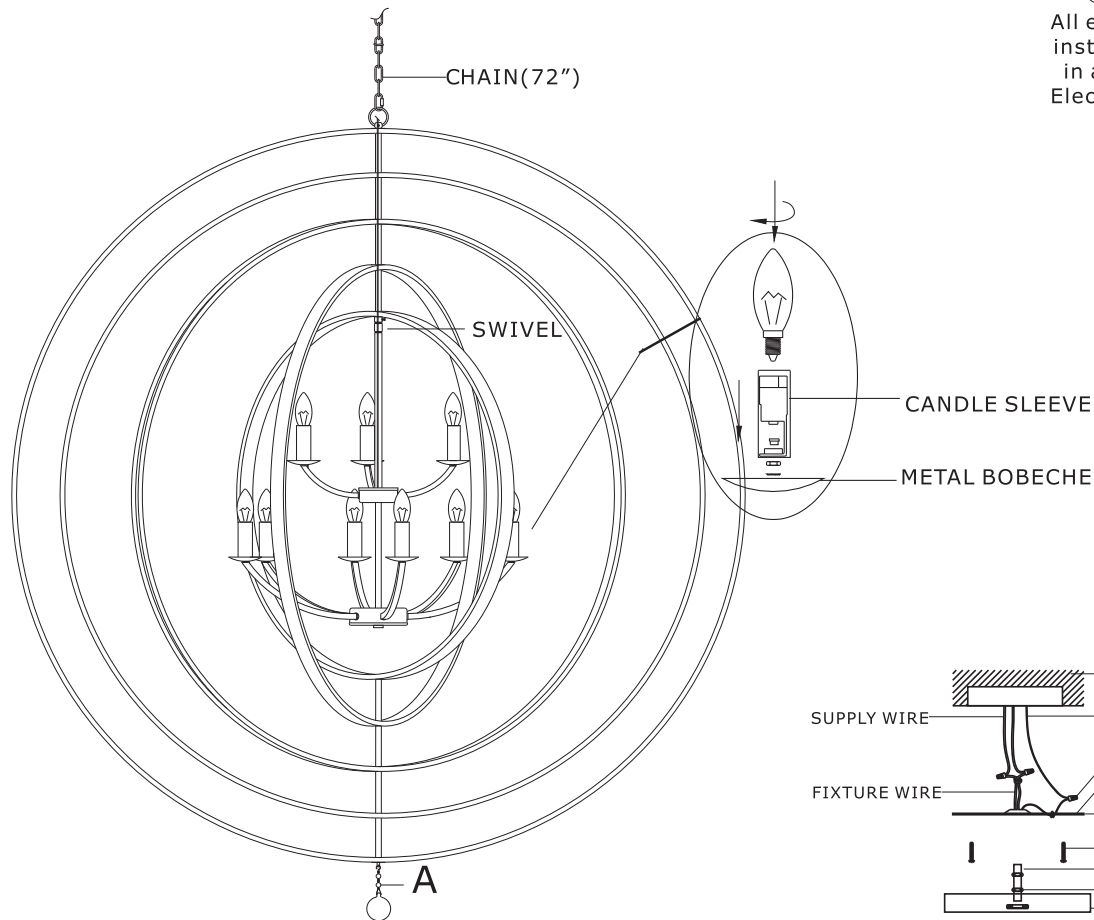

## ASSEMBLY AND DRESSING INSTRUCTIONS

WARNING

Electrical Danger Turn Power off

All electrical components must be installed by a licensed electrician in accordance with the National Electric Code and the appropriate local electrical codes

You will need 9 Candelabra bulbs. 40 Watts recommended 60 Watts max. Bulb not included.

DROPS A = (10MM ROUND BALL 2PCS + 3" CRYSTAL BALL) X 1 SETS

2016/06