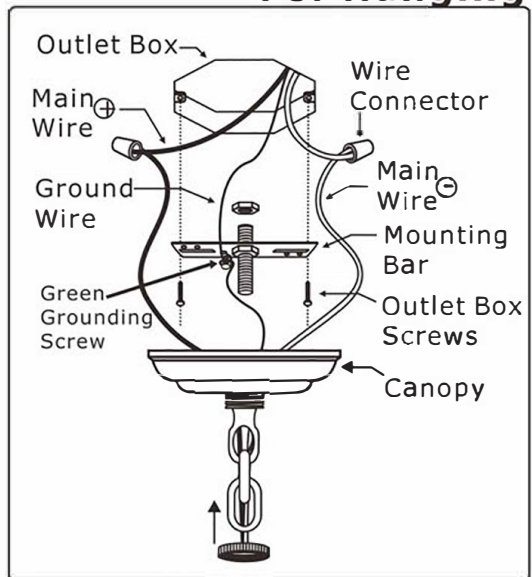

All electrical components must be installed by a licensed electrician in accordance with the National Electric Code and the appropriate local electrical codes.

For Ceiling

You will need
 3 Candelabra bulbs.
 40 Watts Recommended.
 60 Watts Max.
 Bulb not included.

For Hanging

- A = (14mm+50mm) x 9sets
- B = (Square+50mm) x 6sets
- C = (14mm x 6pcs) x 6sets
- D = (14mm x 11pcs + 30mm Ball) x 1set