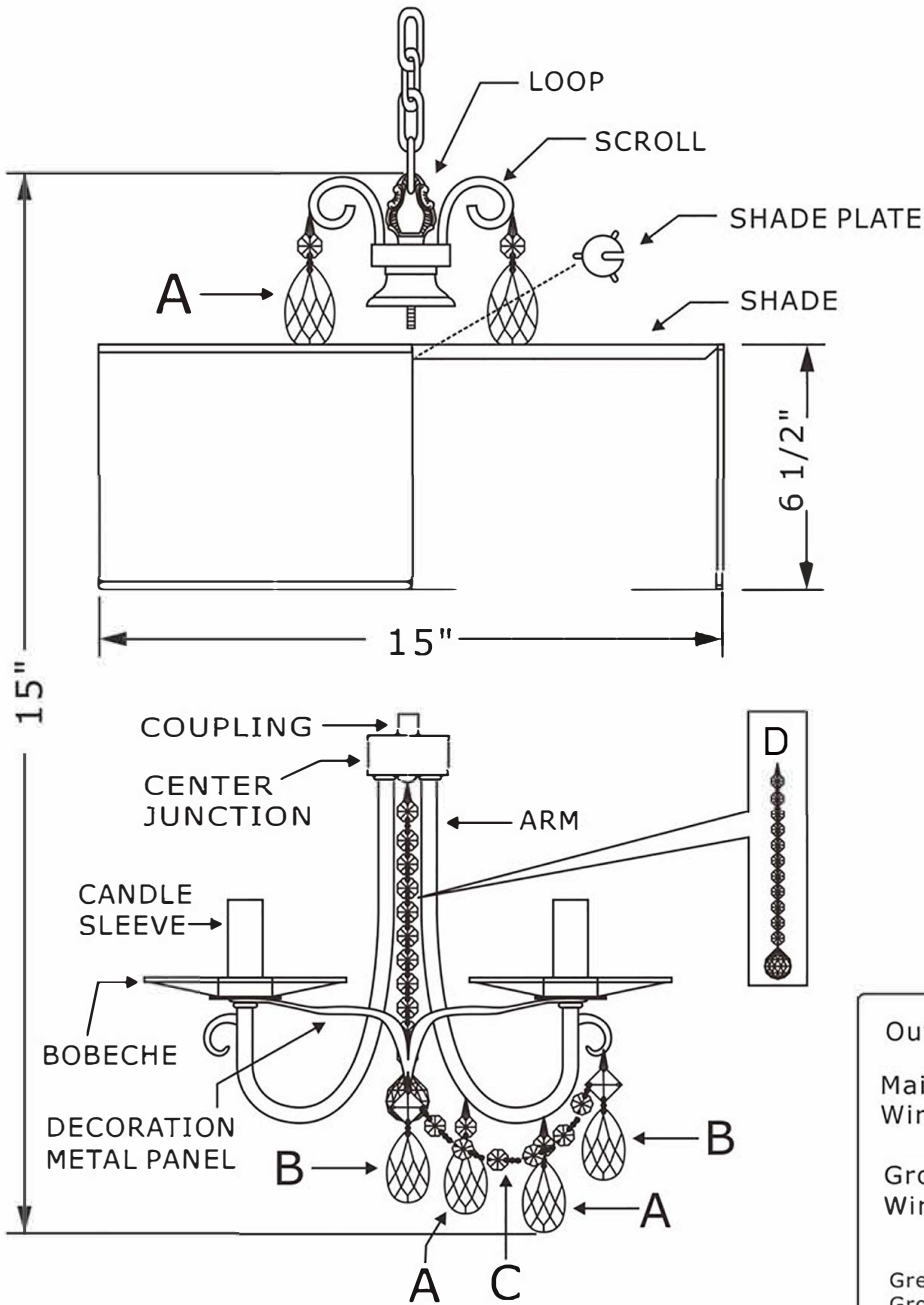

All electrical components must be installed by a licensed electrician in accordance with the National Electric Code and the appropriate local electrical codes.

For Ceiling

You will need
 3 Candelabra bulbs.
 40 Watts Recommended.
 60 Watts Max.
 Bulb not included.

For Hanging

- A = (14mm+50mm) x 9sets
- B = (Square+50mm) x 6sets
- C = (14mm x 6pcs) x 6sets
- D = (14mm x 11pcs + 30mm Ball) x 1set