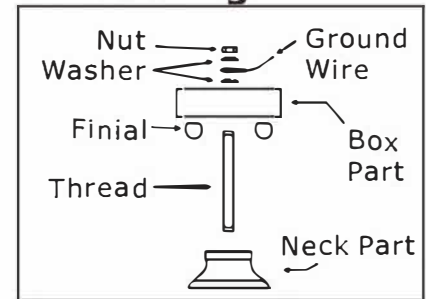

All electrical components must be installed by a licensed electrician in accordance with the National Electric Code and the appropriate local electrical codes.

For Ceiling

You will need
 3 Candelabra bulbs.
 40 Watts Recommended.
 60 Watts Max.
 Bulb not included.

For Hanging

- A = (14mm+50mm) x 9sets
- B = (Square+50mm) x 6sets
- C = (14mm x 6pcs) x 6sets
- D = (14mm x 11pcs + 30mm Ball) x 1set