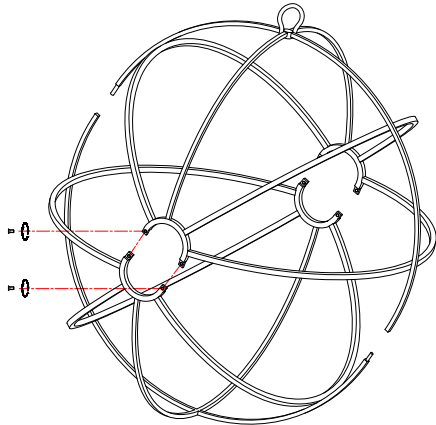

## MODEL#:9025-OS-CL-MWP ASSEMBLY AND DRESSING INSTRUCTIONS

All electrical components must be installed by a licensed electrician in accordance with the National Electric Code and the appropriate local electrical codes.

You will need 4 - Cand. Bulb  
 40 Watts Recommended  
 60Watts Max  
 Bulb not included

A= (1X38mm Pendant+1X14mm jewels)\*32pcs

B= (1X30mm Ball)\*1pc

2012-07-11