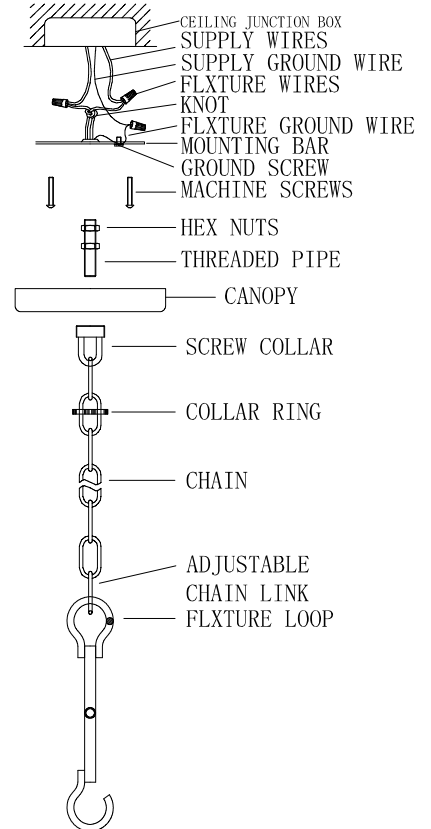

## MODEL#:9025-OS-CL-MWP ASSEMBLY AND DRESSING INSTRUCTIONS

All electrical components must be installed by a licensed electrician in accordance with the National Electric Code and the appropriate local electrical codes.

You will need 4 - Cand. Bulb  
 40 Watts Recommended  
 60Watts Max  
 Bulb not included

A= (1X38mm Pendant+1X14mm jewels)\*32pcs

B= (1X30mm Ball)\*1pc

2012-07-11