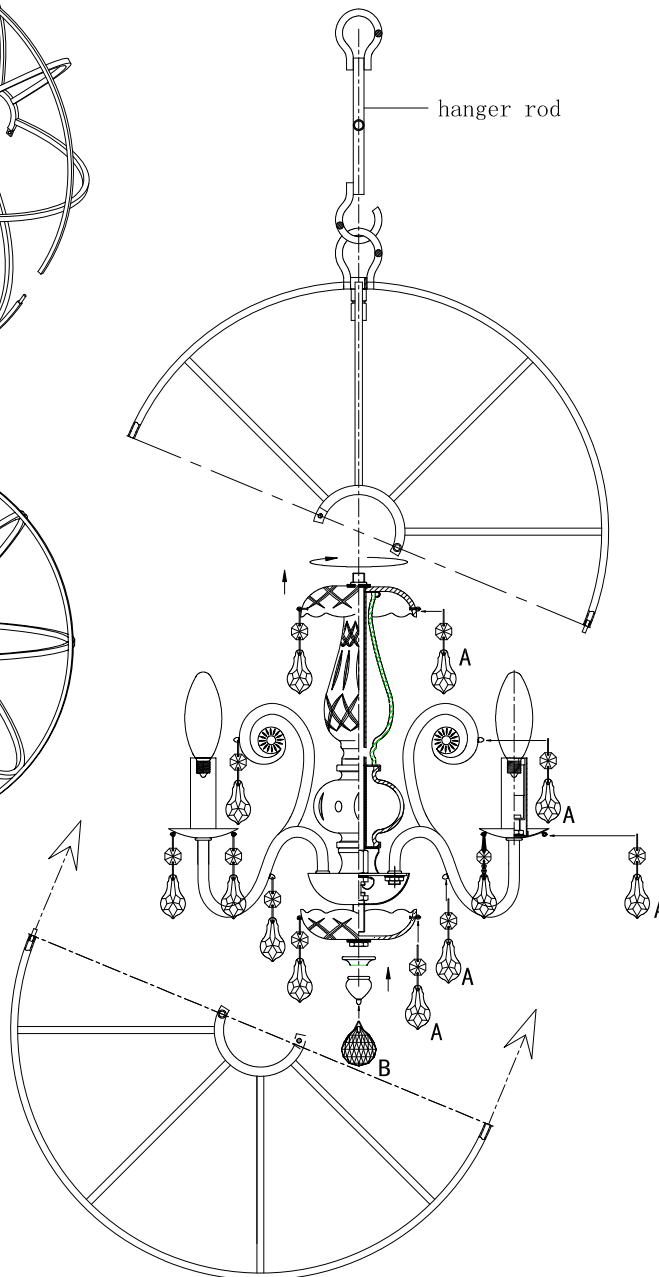

## MODEL#:9025-OS-CL-MWP ASSEMBLY AND DRESSING INSTRUCTIONS

All electrical components must be installed by a licensed electrician in accordance with the National Electric Code and the appropriate local electrical codes.

You will need 4 - Cand. Bulb  
 40 Watts Recommended  
 60Watts Max  
 Bulb not included

A= (1X38mm Pendant+1X14mm jewels)\*32pcs

B= (1X30mm Ball)\*1pc

2012-07-11