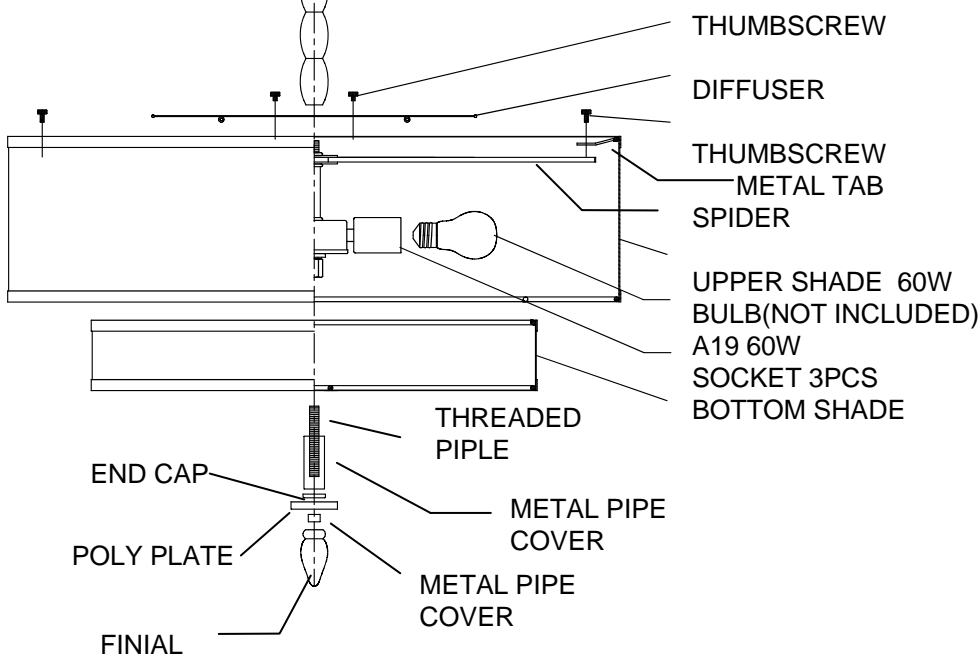

You will need 5 - Med.Bulb  
 40 Watts Recommended  
 60Watts Max  
 Bulb not included

**NOTICE: PLEASE LINE UP THE SWIVEL SLOT WITH THE NIPPLE ON THE CANOPY'S CENTER HOLE!!!**

2014-12-25