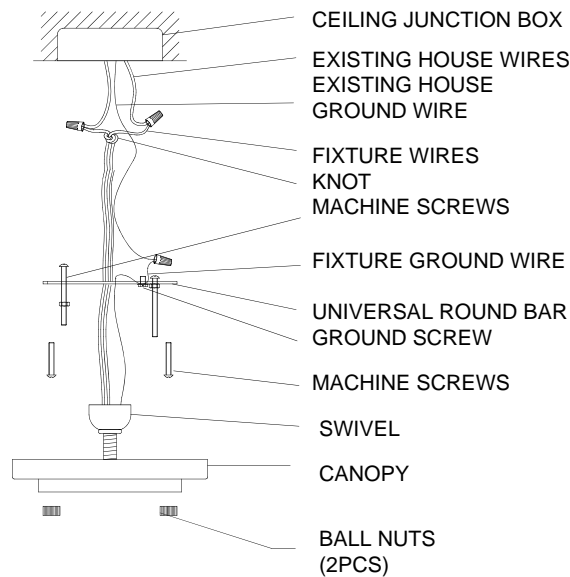

## MODEL#:9507-SN ASSEMBLY AND DRESSING INSTRUCTIONS

All electrical components must be installed by a licensed electrician in accordance with the National Electric Code and the appropriate local electrical codes.

You will need 5 - Med.Bulb  
 40 Watts Recommended  
 60Watts Max  
 Bulb not included

**NOTICE: PLEASE LINE UP THE SWIVEL SLOT WITH THE NIPPLE ON THE CANOPY'S CENTER HOLE!!!**

2014-12-25

You will need 5 - Med.Bulb  
40 Watts Recommended  
60Watts Max  
Bulb not included

1-8"+2-12" stems included

smallest height with a 8" stem

tallest height with 1X8"+2X12" stems

2014-12-25