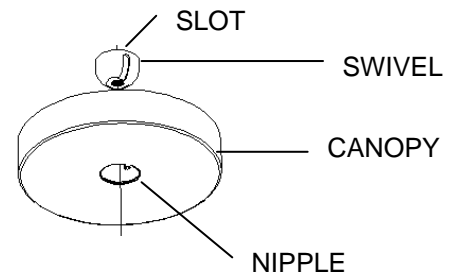

You will need 5 - Med.Bulb  
 40 Watts Recommended  
 60Watts Max  
 Bulb not included

**NOTICE: PLEASE LINE UP THE SWIVEL SLOT WITH THE NIPPLE ON THE CANOPY'S CENTER HOLE!!!**

2014-12-25