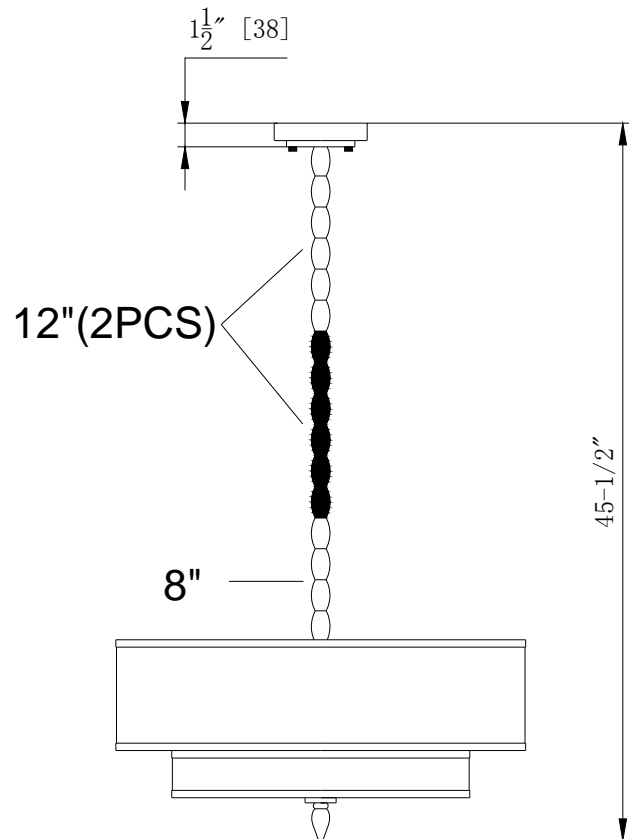

You will need 5 - Med.Bulb  
 40 Watts Recommended  
 60Watts Max  
 Bulb not included

**NOTICE: PLEASE LINE UP THE SWIVEL SLOT WITH THE NIPPLE ON THE CANOPY'S CENTER HOLE!!!**

2014-12-25

You will need 5 - Med.Bulb  
40 Watts Recommended  
60Watts Max  
Bulb not included

1-8"+2-12" stems included

smallest height with a 8" stem

tallest height with 1X8"+2X12" stems

2014-12-25