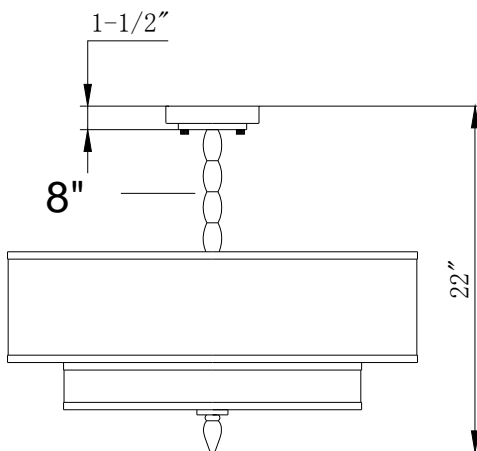

## MODEL#:9507-SN ASSEMBLY AND DRESSING INSTRUCTIONS

All electrical components must be installed by a licensed electrician in accordance with the National Electric Code and the appropriate local electrical codes.

You will need 5 - Med.Bulb  
40 Watts Recommended  
60Watts Max  
Bulb not included

1-8"+2-12" stems included

smallest height with a 8" stem

tallest height with 1X8"+2X12" stems

2014-12-25