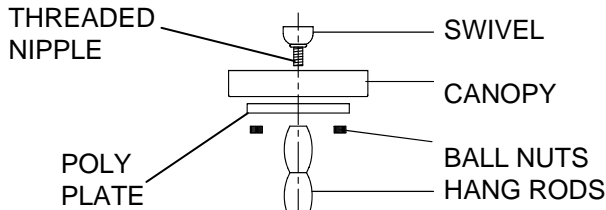

You will need 5 - Med.Bulb  
 40 Watts Recommended  
 60Watts Max  
 Bulb not included

**NOTICE: PLEASE LINE UP THE SWIVEL SLOT WITH THE NIPPLE ON THE CANOPY'S CENTER HOLE!!!**

2014-12-25