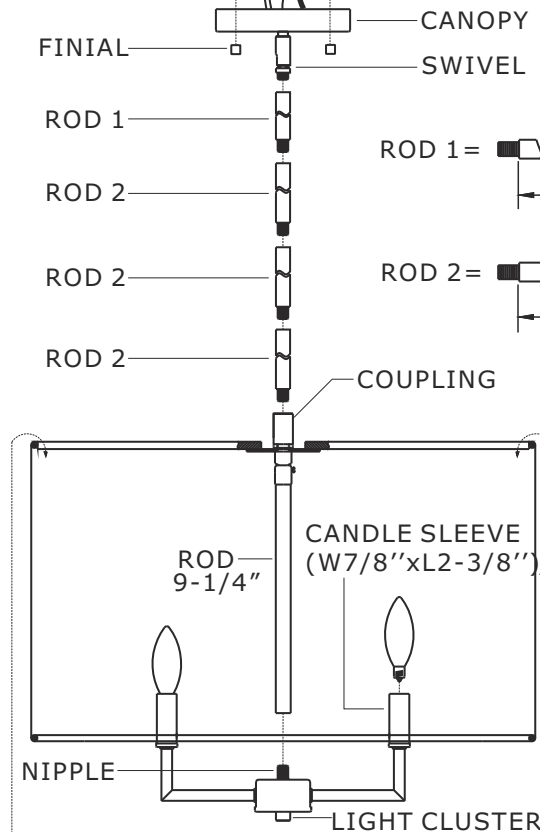

CRYSTORAMA

1958

95 Cantiague Rock Road, Westbury, NY 11590 • toll free: 1.800.888.4470 fax: 516.931.1254 • info@crystorama.com • www.crystorama.com

MODEL#: DAN-406-PN ASSEMBLY AND DRESSING INSTRUCTIONS

⚠ WARNING: This product can expose you to Lead which is known to the state of California to cause cancer and/or birth defects or reproductive harm. For more information go to www.P65Warnings.ca.gov

All electrical components must be installed by a licensed electrician in accordance with the National Electric Code and the appropriate local electrical codes.

You will need 6 Candelabra bulbs 60 Watts recommended, Use LED bulbs for Extended use. Bulb not included

Place the fabric shade inside the metal frame and secure it with the clips.