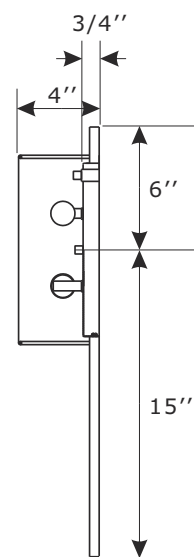

CRYSTORAMA

1958

95 Cantiague Rock Road, Westbury, NY 11590 • toll free: 1.800.888.4470 fax: 516.931.1254 • info@crystorama.com • www.crystorama.com

MODEL#: FRE-422-BF ASSEMBLY AND DRESSING INSTRUCTIONS

⚠ WARNING: This product can expose you to Lead which is known to the state of California to cause cancer and/or birth defects or reproductive harm. For more information go to www.P65Warnings.ca.gov

FRONT VIEW

SIDE VIEW