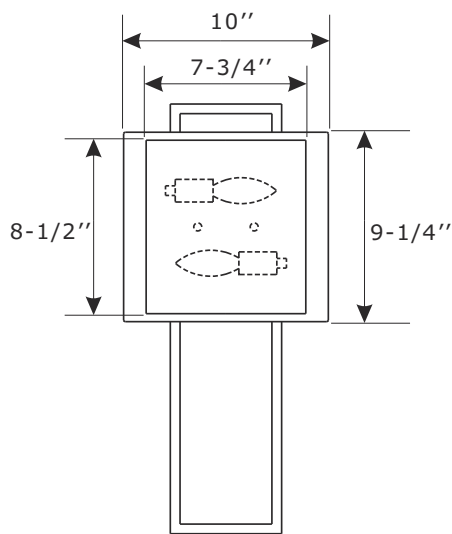

CRYSTORAMA

1958

95 Cantiague Rock Road, Westbury, NY 11590 • toll free: 1.800.888.4470 fax: 516.931.1254 • info@crystorama.com • www.crystorama.com

MODEL#: FRE-422-BF ASSEMBLY AND DRESSING INSTRUCTIONS

⚠ WARNING: This product can expose you to Lead which is known to the state of California to cause cancer and/or birth defects or reproductive harm. For more information go to www.P65Warnings.ca.gov

All electrical components must be installed by a licensed electrician in accordance with the National Electric Code and the appropriate local electrical codes.

You will need 2 Candelabra bulbs 60 Watts recommended, Use LED bulbs for Extended use. Bulb not included

FRONT VIEW

SIDE VIEW