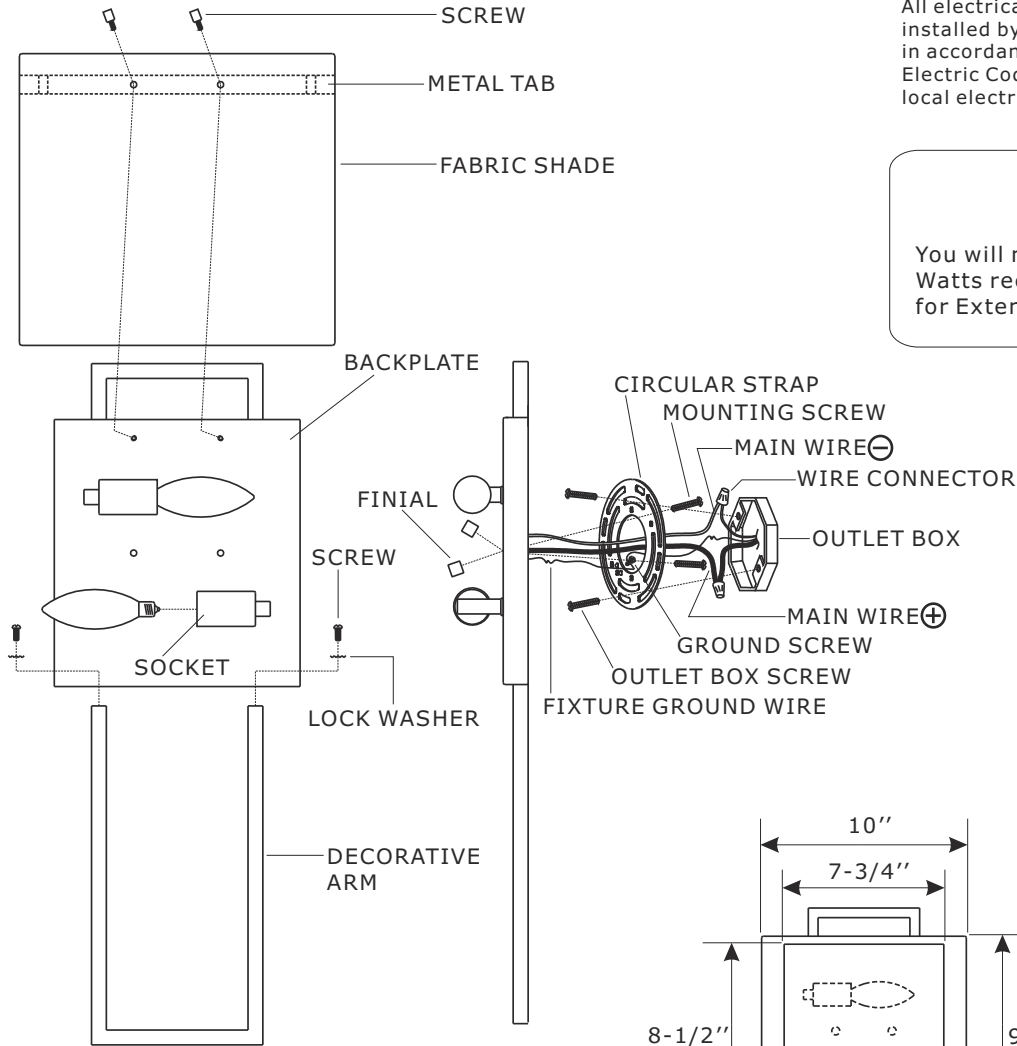

CRYSTORAMA

1958

95 Cantiague Rock Road, Westbury, NY 11590 • toll free: 1.800.888.4470 fax: 516.931.1254 • info@crystorama.com • www.crystorama.com

MODEL#: FRE-422-BF ASSEMBLY AND DRESSING INSTRUCTIONS

⚠ WARNING: This product can expose you to Lead which is known to the state of California to cause cancer and/or birth defects or reproductive harm. For more information go to www.P65Warnings.ca.gov

All electrical components must be installed by a licensed electrician in accordance with the National Electric Code and the appropriate local electrical codes.

You will need 2 Candelabra bulbs 60 Watts recommended, Use LED bulbs for Extended use. Bulb not included

FRONT VIEW

SIDE VIEW