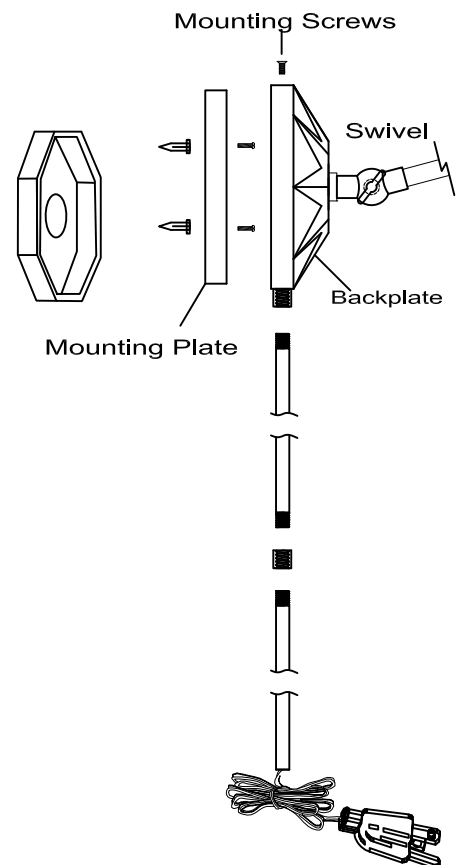

CRYSTORAMA

95 Cantiague Rock Road, Westbury NY 11590 | P:800.888.4470 | F:516.931.1254 | info@crystorama.com | CRYSTORAMA.com

MODEL#: MOR-8800-MK ASSEMBLY AND DRESSING INSTRUCTIONS

overall
W13"
H7"

WARNING

Electrical Danger Turn Power Off

IMPORTANT
TURN OFF THE POWER AT THE MAIN FUSE OR CIRCUIT BREAKER BOX BEFORE STARTING INSTALLATION

You will need 1-MED.BULBS
60 watts Max
Bulbs not included
USE LED BULBS FOR EXTENDED USE

Hard-wired

Portable