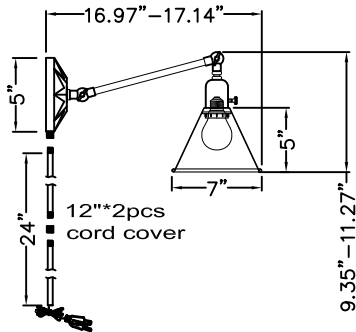

## MODEL#: MOR-8800-MK ASSEMBLY AND DRESSING INSTRUCTIONS

overall  
W13"  
H7"

**WARNING**

Electrical Danger Turn Power Off

**IMPORTANT**  
TURN OFF THE POWER AT THE MAIN FUSE OR CIRCUIT BREAKER BOX BEFORE STARTING INSTALLATION