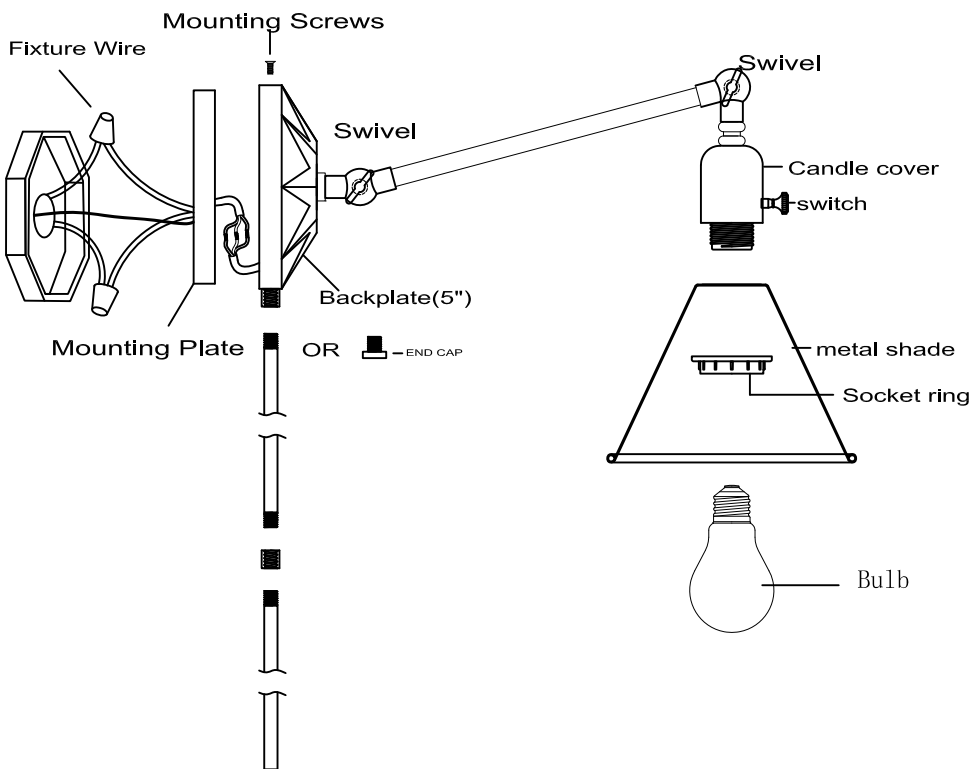

Hard-wired