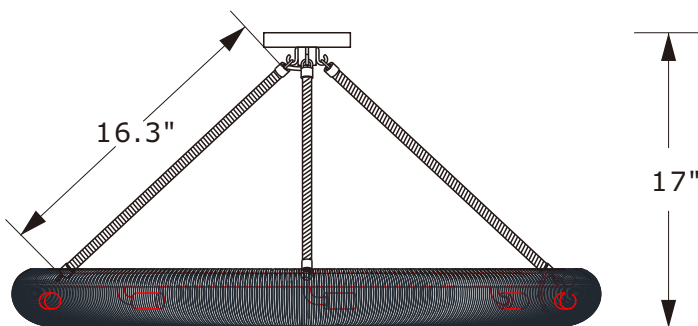

You will need 8 -LED G9 Bulb
2 Watts Recommended 3.5 Watts Max.

USE LED BULBS FOR EXTENDED USE
THIS FIXTURE IS DAMP RATED

How to install

For Hanging:

1. Using a screw driver, remove the three screws on the light cluster that are securing the circular ring in place.
2. Remove the circular ring and install the LED G9 bulbs (included) then tighten with the previously removed screws.
3. Feed the wire through the rods. First remove the open hook on the long rod. Thread the wire through the open hook and then through the long rod. Finally, tighten the open hook and the long rod together. Repeat for the other two long rod.
4. Take the end of the rod with a open hook and attach it to the top of the fixture frame. And the other end onto the hook on loop kit.
5. Decide the preferred hanging height and choose the correct chain length needed.

For Ceiling:

1. Repeat step: # 1-2 above.
2. Repeat step #3-4 above, changing the long rod to short rod. Changing the pendant canopy(B) to ceiling canopy(L).

WARNING: This product can expose you to Lead, which is known to the State of California to cause cancer and/or birth defects or reproductive harm. For more information go to www.P65Warnings.ca.gov.

PART NUMBER MODEL # OAK-7538-SG_CEILING

Part Number

- A. (1) - Mounting Hardware1
- B. (1) - CanopyA(W4.7",H0.78",Hole size 26mm) #XRE7536SGCAN4.75IN1
- C. (1) - Collar Ring
- D. (1) - Collar Loop
- E. (2) - Quick Link
- F. (1) - Hanging Chain(72",4.0mm)#XRE7538SGCHA4MM
- G. (1) - Loop Kit
- H. (3) - Long Rod(22",9.3mm) #XRE7538SGSTEM22IN
- I. (5) - Screw
- J. (8) - LED G9 Bulb
- K. (1) - Mounting Hardware2
- L. (1) - CanopyB(W4.7",H0.78",Hole size 10.5mm) #XRE7536SGCAN4.75IN2
- M. (3) - Short Rod(16",9.3mm) #XRE7538SGSTEM16IN