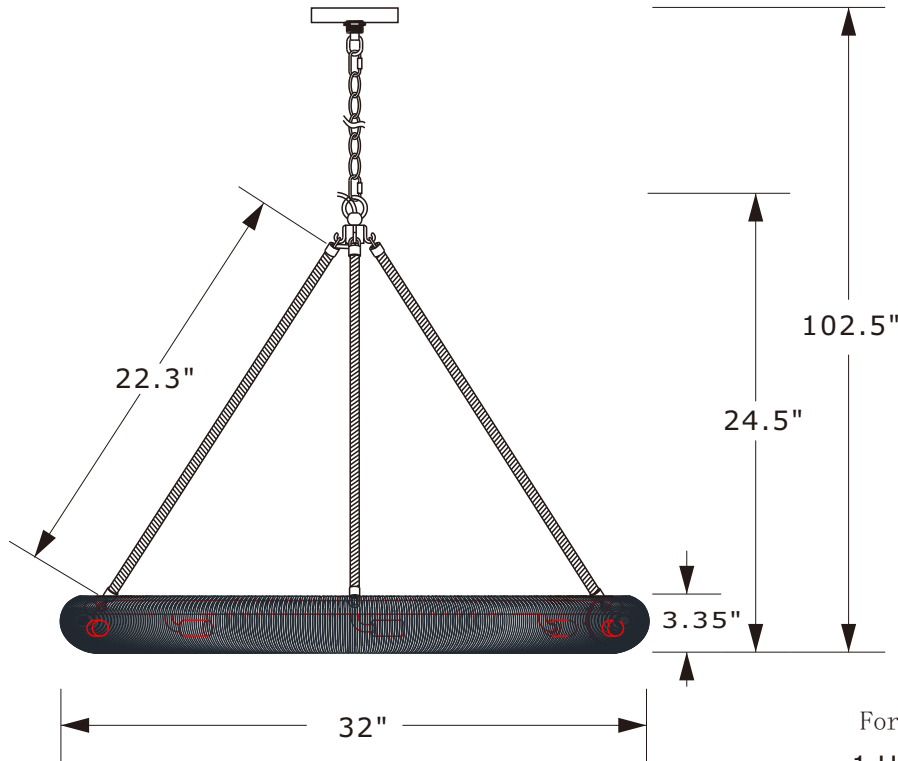

CRYSTORAMA

LIGHTING THE WAY FOR SIXTY YEARS

Crystorama.com

ASSEMBLY INSTRUCTION MODEL # OAK-7538-SG_CEILING

All electrical components must be installed by a licensed electrician in accordance with the National Electric Code and the appropriate local electrical codes.

You will need 8 -LED G9 Bulb
2 Watts Recommended 3.5 Watts Max.

USE LED BULBS FOR EXTENDED USE
THIS FIXTURE IS DAMP RATED

How to install

For Hanging:

1. Using a screw driver, remove the three screws on the light cluster that are securing the circular ring in place.
2. Remove the circular ring and install the LED G9 bulbs (included) then tighten with the previously removed screws.
3. Feed the wire through the rods. First remove the open hook on the long rod. Thread the wire through the open hook and then through the long rod. Finally, tighten the open hook and the long rod together. Repeat for the other two long rod.
4. Take the end of the rod with a open hook and attach it to the top of the fixture frame. And the other end onto the hook on loop kit.
5. Decide the preferred hanging height and choose the correct chain length needed.

PART NUMBER MODEL # OAK-7538-SG_CEILING

Part Number

- A. (1) - Mounting Hardware1
- B. (1) - CanopyA(W4.7",H0.78",Hole size 26mm) #XRE7536SGCAN4.75IN1
- C. (1) - Collar Ring
- D. (1) - Collar Loop
- E. (2) - Quick Link
- F. (1) - Hanging Chain(72",4.0mm)#XRE7538SGCHA4MM
- G. (1) - Loop Kit
- H. (3) - Long Rod(22",9.3mm) #XRE7538SGSTEM22IN
- I. (5) - Screw
- J. (8) - LED G9 Bulb
- K. (1) - Mounting Hardware2
- L. (1) - CanopyB(W4.7",H0.78",Hole size 10.5mm) #XRE7536SGCAN4.75IN2
- M. (3) - Short Rod(16",9.3mm) #XRE7538SGSTEM16IN